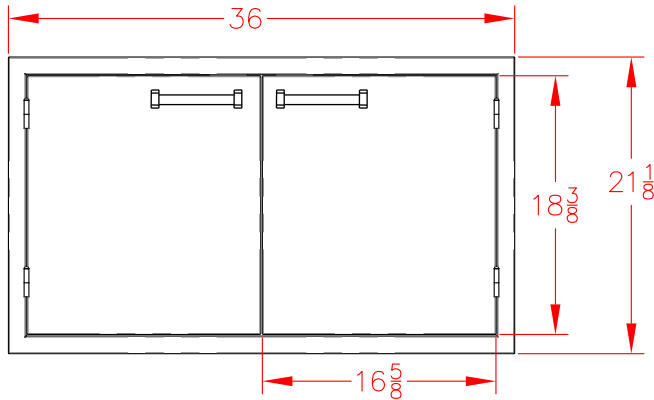

# 36" DOOR VOADD5360SS

## PRODUCT DIMENSIONS

TOP VIEW

FRONT VIEW

SIDE VIEW

TOP VIEW

## CUTOUT DIMENSIONS