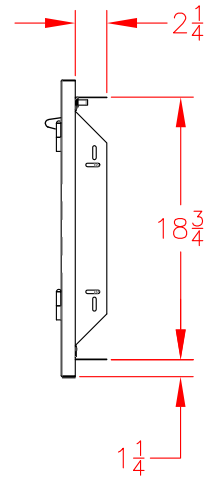

# 36" DOOR VOADD5360SS

## PRODUCT DIMENSIONS

TOP VIEW

FRONT VIEW

SIDE VIEW

TOP VIEW

## CUTOUT DIMENSIONS

# DOOR AND DRAWER ACCESSORY HANDLE INSTALLATION

Accessory Door Front

Use the top screw position

VOADD5300SS  
VOADD5360SS  
VOADD5420SS  
VOADDR5300SS  
VOADDR5360SS  
VOADDR5420SS  
VOADS5180SS  
VOADS5240SS  
VODRD5190SS