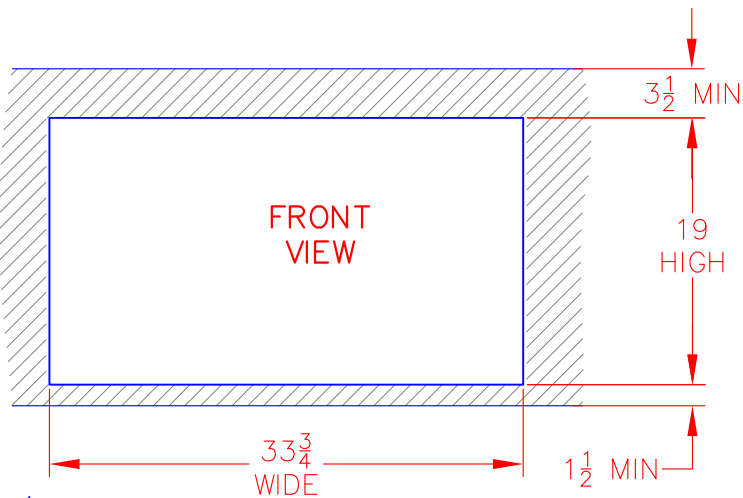

# 36" DOOR VOADD5360SS

## PRODUCT DIMENSIONS

TOP VIEW

FRONT VIEW

SIDE VIEW

TOP VIEW

## CUTOUT DIMENSIONS