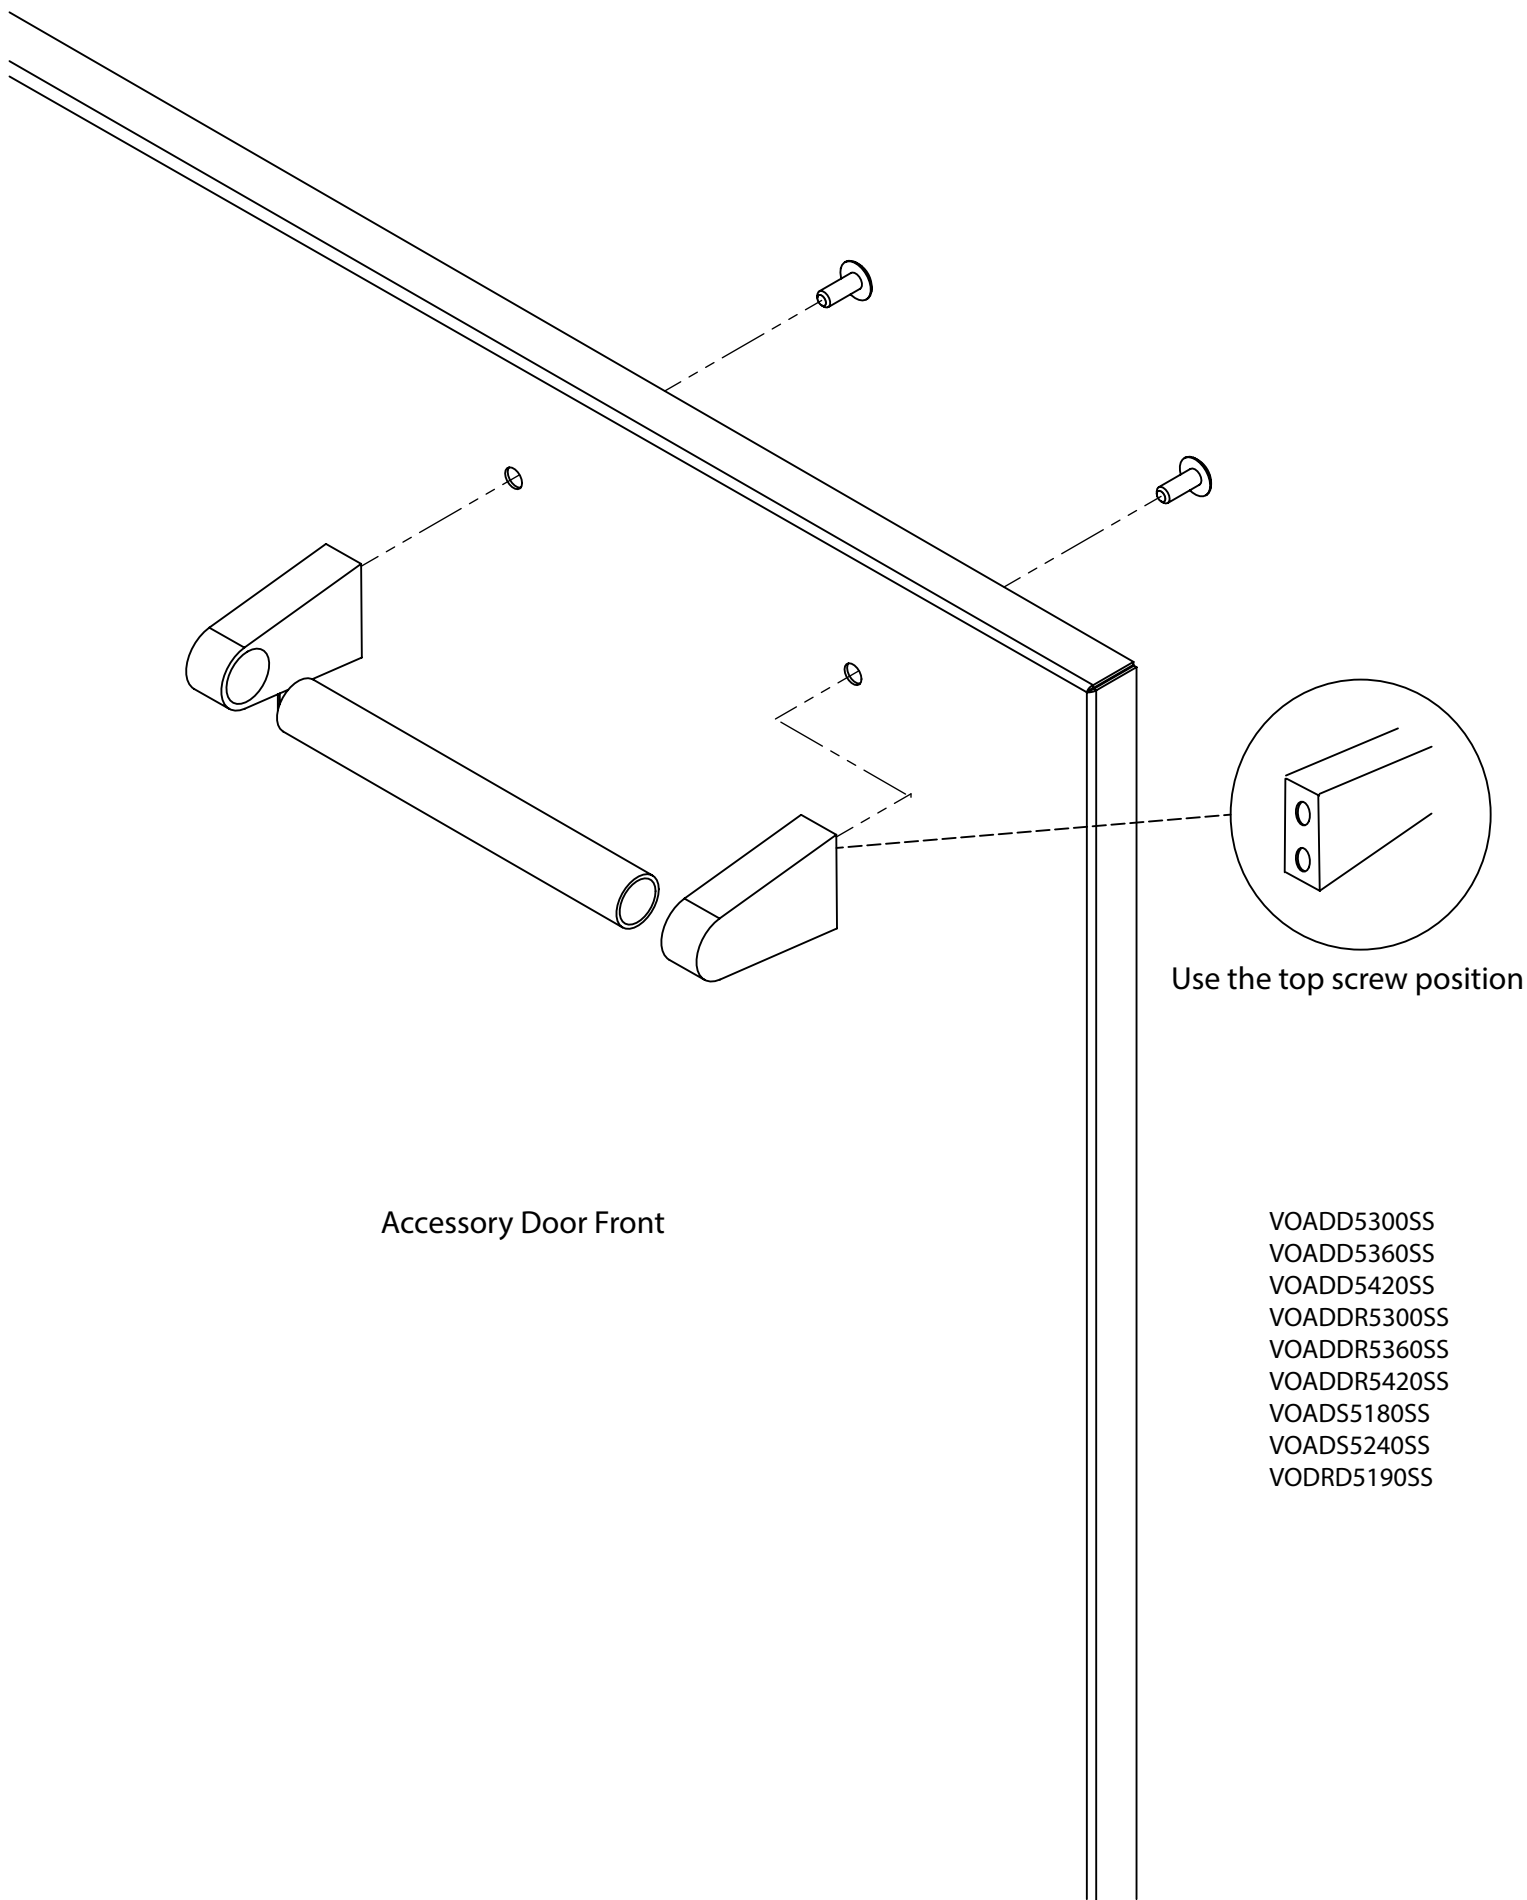

DOOR AND DRAWER ACCESSORY HANDLE INSTALLATION

Accessory Door Front

Use the top screw position

VOADD5300SS
VOADD5360SS
VOADD5420SS
VOADDR5300SS
VOADDR5360SS
VOADDR5420SS
VOADS5180SS
VOADS5240SS
VODRD5190SS