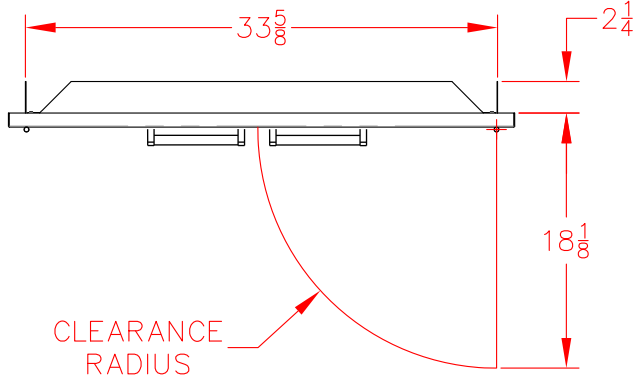

# 36" DOOR VOADD5360SS

## PRODUCT DIMENSIONS

TOP VIEW

FRONT VIEW

SIDE VIEW

TOP VIEW

## CUTOUT DIMENSIONS