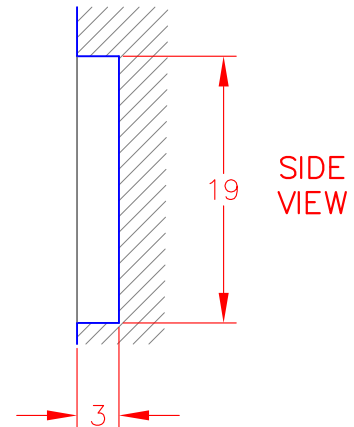

# 36" DOOR VOADD5360SS

## PRODUCT DIMENSIONS

TOP VIEW

FRONT VIEW

SIDE VIEW

TOP VIEW

## CUTOUT DIMENSIONS