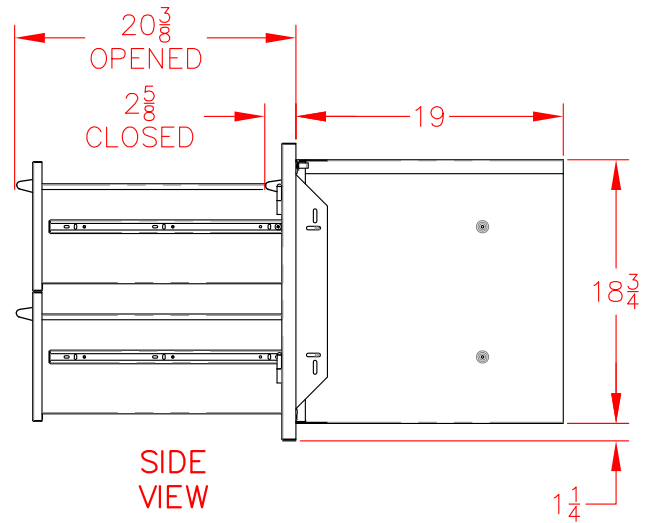

30" DOOR/DRAWERS VOADDR5300SS

PRODUCT DIMENSIONS

CUTOUT DIMENSIONS

DOOR AND DRAWER ACCESSORY HANDLE INSTALLATION

Accessory Door Front

Use the top screw position

VOADD5300SS
VOADD5360SS
VOADD5420SS
VOADDR5300SS
VOADDR5360SS
VOADDR5420SS
VOADS5180SS
VOADS5240SS
VODRD5190SS