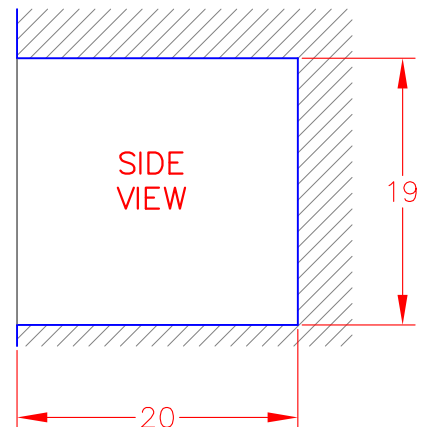

30" DOOR/DRAWERS VOADDR5300SS

PRODUCT DIMENSIONS

CUTOUT DIMENSIONS

DOOR AND DRAWER ACCESSORY HANDLE INSTALLATION

Accessory Door Front

Use the top screw position

VOADD5300SS
VOADD5360SS
VOADD5420SS
VOADDR5300SS
VOADDR5360SS
VOADDR5420SS
VOADS5180SS
VOADS5240SS
VODRD5190SS