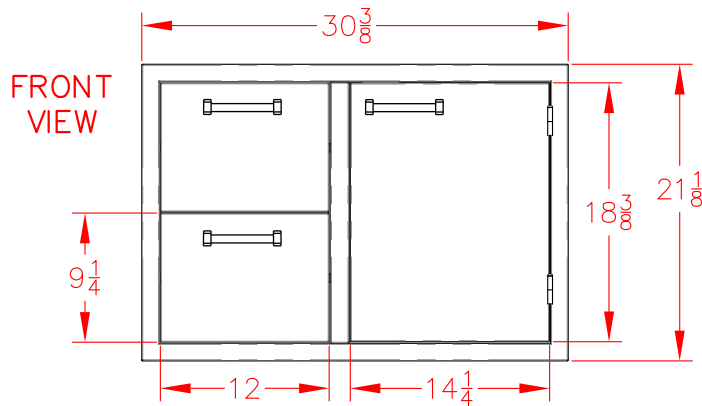

30" DOOR/DRAWERS VOADDR5300SS

PRODUCT DIMENSIONS

CUTOUT DIMENSIONS

DOOR AND DRAWER ACCESSORY HANDLE INSTALLATION

Accessory Door Front

Use the top screw position

VOADD5300SS
VOADD5360SS
VOADD5420SS
VOADDR5300SS
VOADDR5360SS
VOADDR5420SS
VOADS5180SS
VOADS5240SS
VODRD5190SS