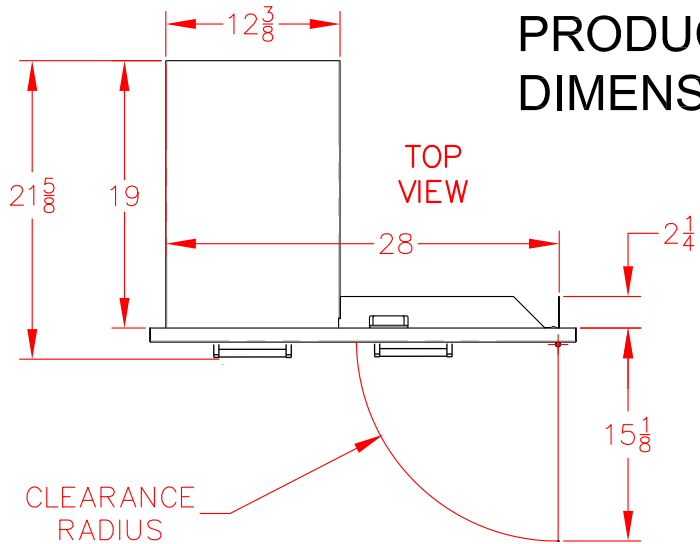

30" DOOR/DRAWERS VOADDR5300SS

PRODUCT DIMENSIONS

CUTOUT DIMENSIONS

DOOR AND DRAWER ACCESSORY HANDLE INSTALLATION

Accessory Door Front

Use the top screw position

VOADD5300SS
VOADD5360SS
VOADD5420SS
VOADDR5300SS
VOADDR5360SS
VOADDR5420SS
VOADS5180SS
VOADS5240SS
VODRD5190SS