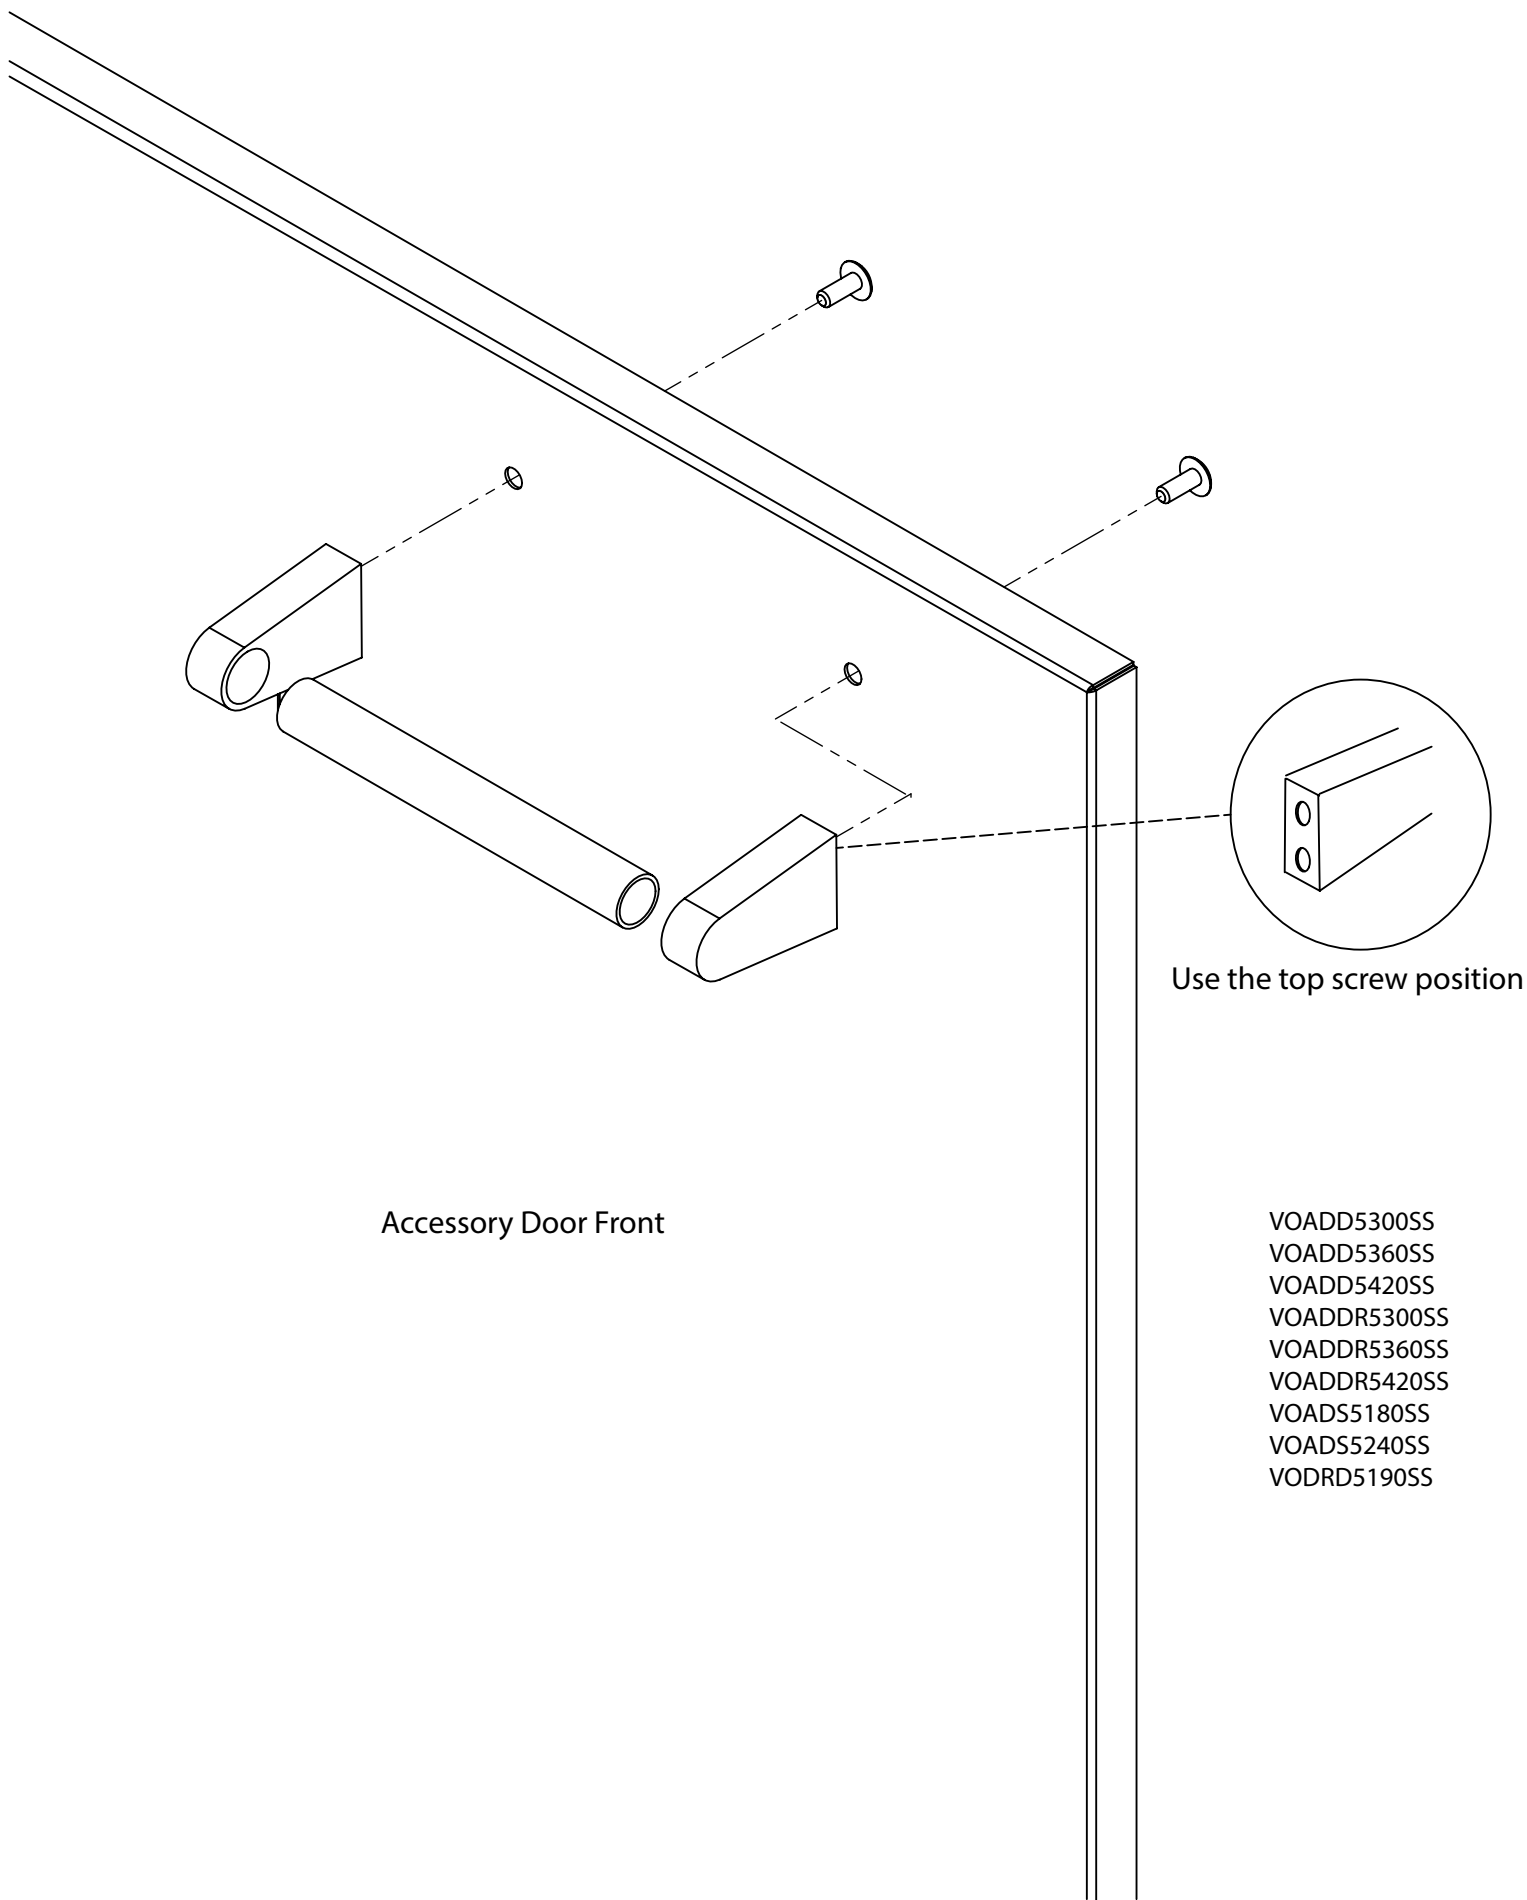

30" DOOR/DRAWERS VOADDR5300SS

PRODUCT DIMENSIONS

CUTOUT DIMENSIONS

DOOR AND DRAWER ACCESSORY HANDLE INSTALLATION

Accessory Door Front

Use the top screw position

VOADD5300SS
VOADD5360SS
VOADD5420SS
VOADDR5300SS
VOADDR5360SS
VOADDR5420SS
VOADS5180SS
VOADS5240SS
VODRD5190SS