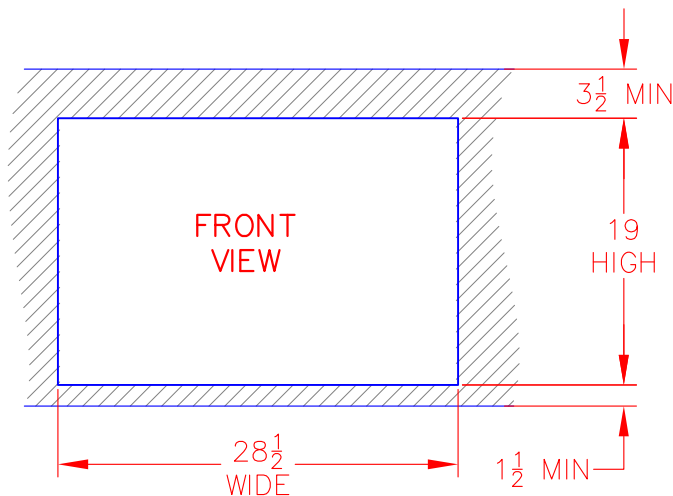

30" DOOR/DRAWERS VOADDR5300SS

PRODUCT DIMENSIONS

CUTOUT DIMENSIONS

DOOR AND DRAWER ACCESSORY HANDLE INSTALLATION

Accessory Door Front

Use the top screw position

VOADD5300SS
VOADD5360SS
VOADD5420SS
VOADDR5300SS
VOADDR5360SS
VOADDR5420SS
VOADS5180SS
VOADS5240SS
VODRD5190SS