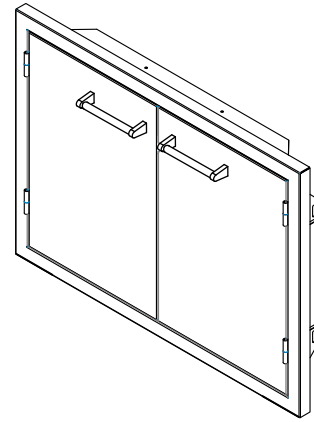

30" DOOR VOADD5300SS

PRODUCT DIMENSIONS

CUTOUT DIMENSIONS

DOOR AND DRAWER ACCESSORY HANDLE INSTALLATION

Accessory Door Front

Use the top screw position

VOADD5300SS
VOADD5360SS
VOADD5420SS
VOADDR5300SS
VOADDR5360SS
VOADDR5420SS
VOADS5180SS
VOADS5240SS
VODRD5190SS