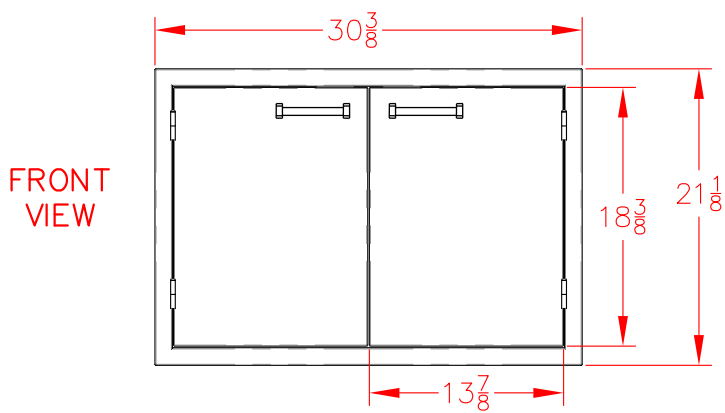

30" DOOR VOADD5300SS

PRODUCT DIMENSIONS

CUTOUT DIMENSIONS

DOOR AND DRAWER ACCESSORY HANDLE INSTALLATION

Accessory Door Front

Use the top screw position

VOADD5300SS
VOADD5360SS
VOADD5420SS
VOADDR5300SS
VOADDR5360SS
VOADDR5420SS
VOADS5180SS
VOADS5240SS
VODRD5190SS