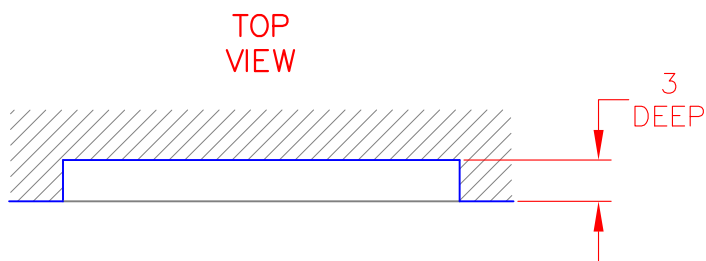

30" DOOR VOADD5300SS

PRODUCT DIMENSIONS

CUTOUT DIMENSIONS

DOOR AND DRAWER ACCESSORY HANDLE INSTALLATION

Accessory Door Front

Use the top screw position

VOADD5300SS
VOADD5360SS
VOADD5420SS
VOADDR5300SS
VOADDR5360SS
VOADDR5420SS
VOADS5180SS
VOADS5240SS
VODRD5190SS