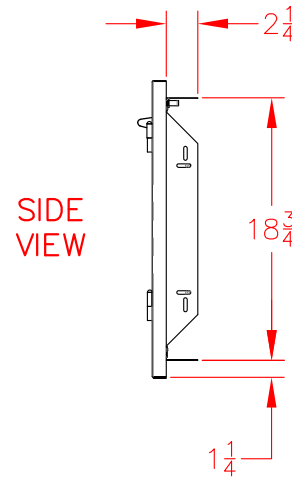

30" DOOR VOADD5300SS

PRODUCT DIMENSIONS

CUTOUT DIMENSIONS

DOOR AND DRAWER ACCESSORY HANDLE INSTALLATION

Accessory Door Front

Use the top screw position

VOADD5300SS
VOADD5360SS
VOADD5420SS
VOADDR5300SS
VOADDR5360SS
VOADDR5420SS
VOADS5180SS
VOADS5240SS
VODRD5190SS