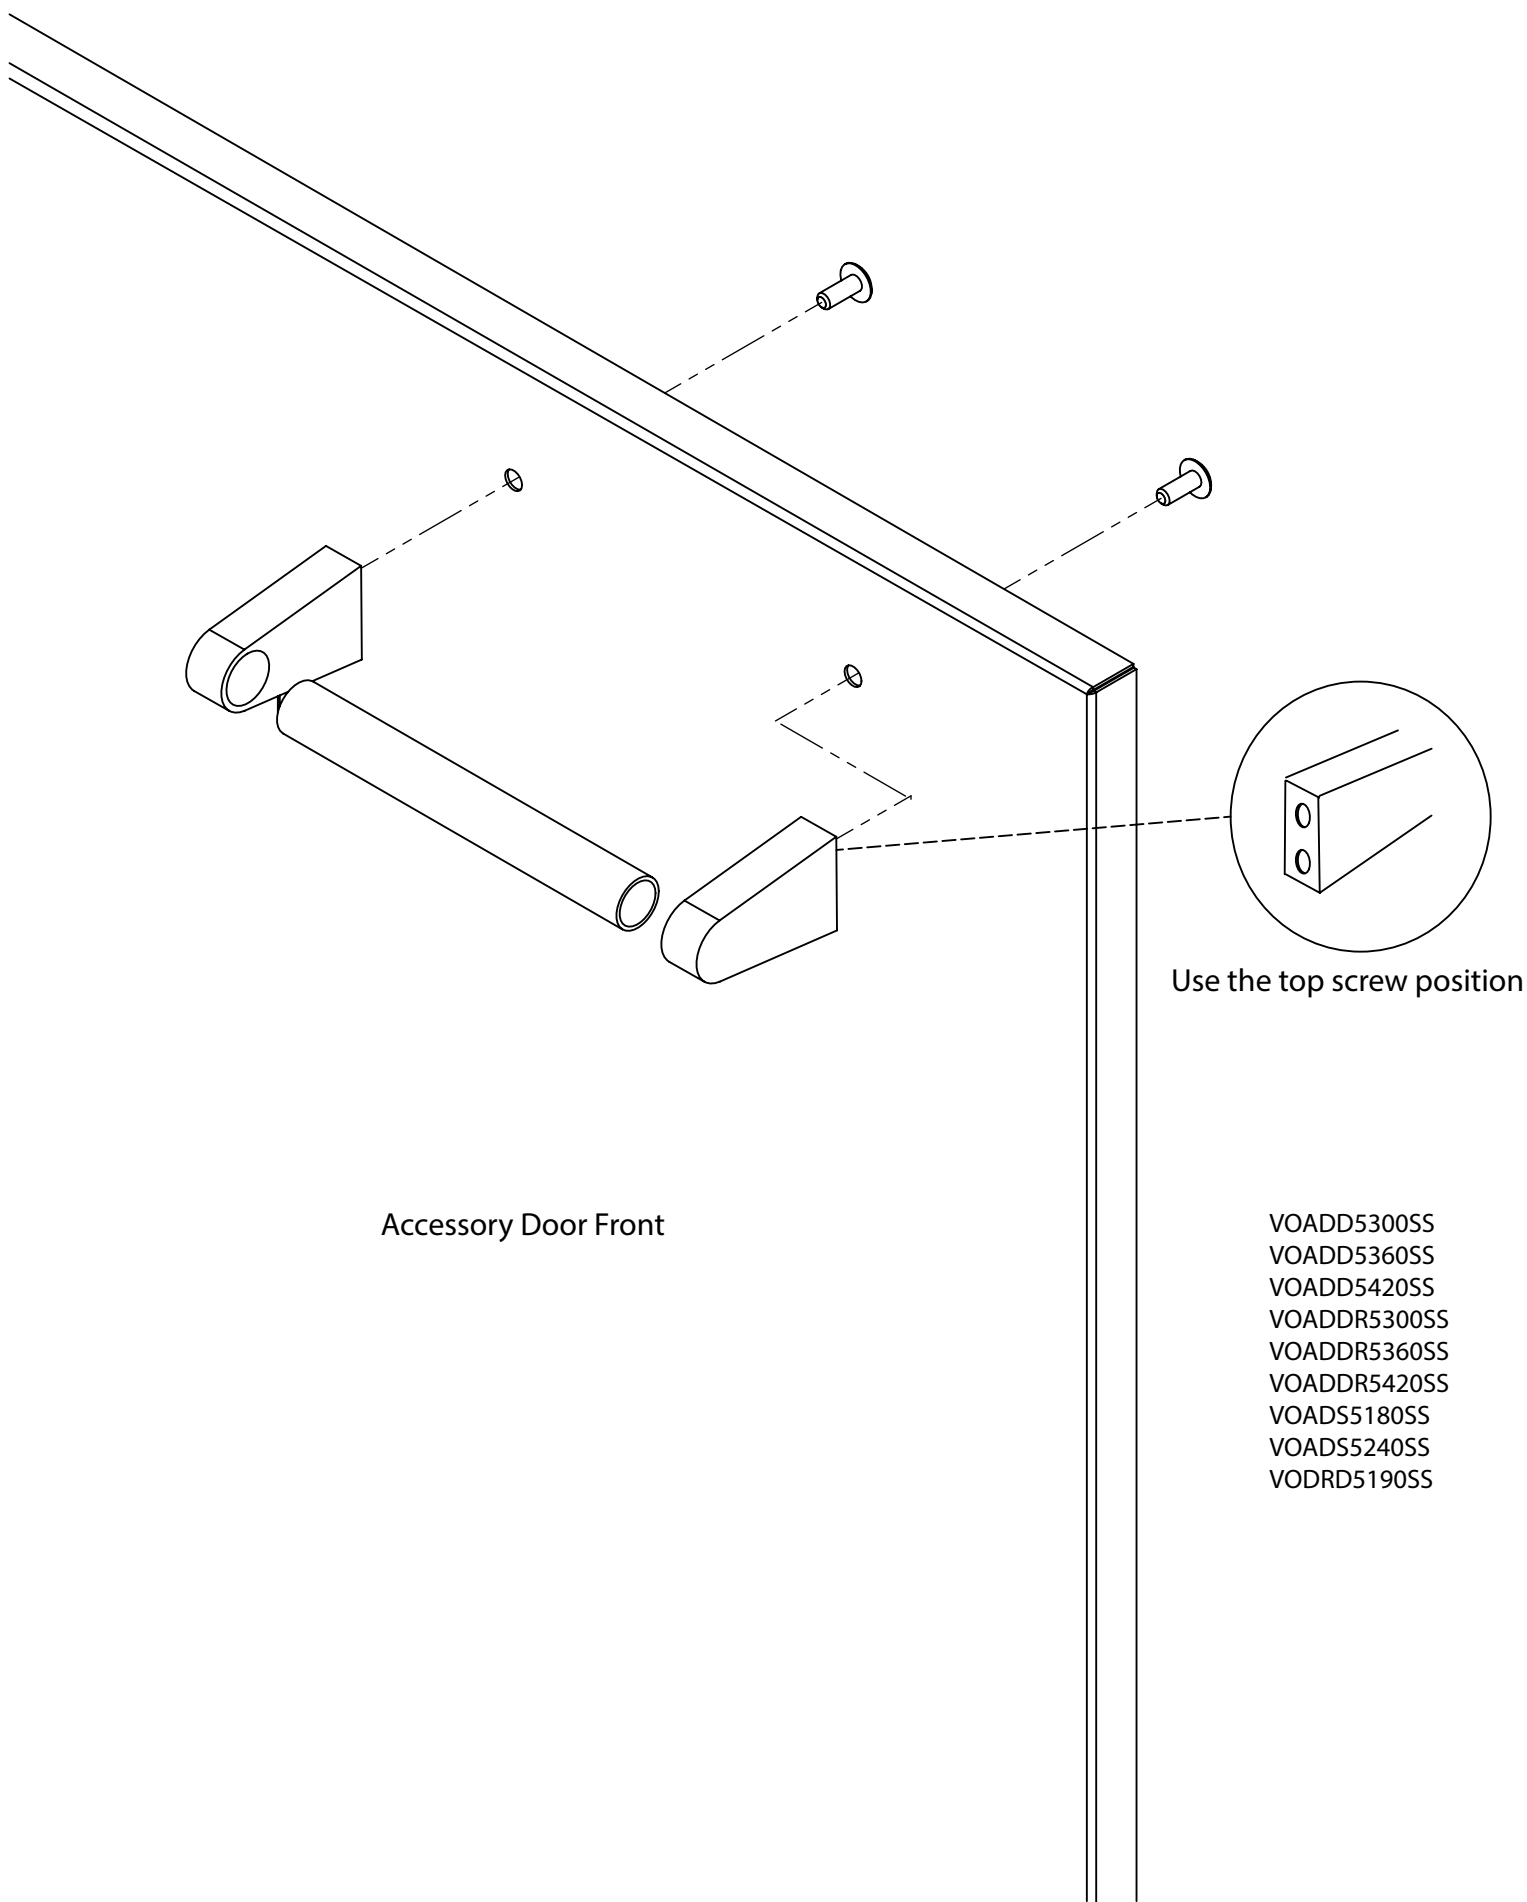

30" DOOR VOADD5300SS

PRODUCT DIMENSIONS

CUTOUT DIMENSIONS

DOOR AND DRAWER ACCESSORY HANDLE INSTALLATION

Accessory Door Front

Use the top screw position

VOADD5300SS
VOADD5360SS
VOADD5420SS
VOADDR5300SS
VOADDR5360SS
VOADDR5420SS
VOADS5180SS
VOADS5240SS
VODRD5190SS