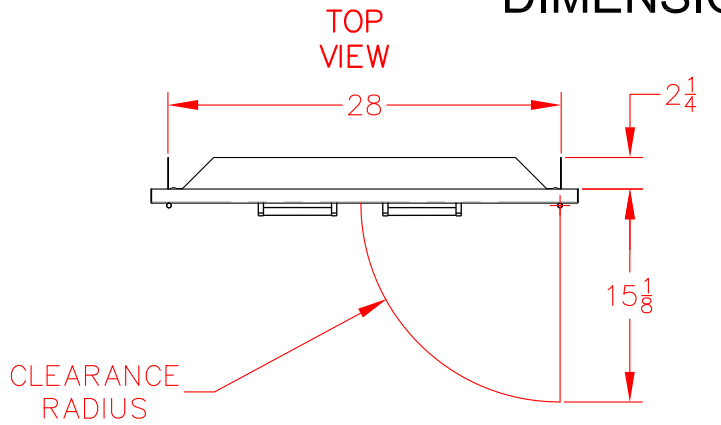

30" DOOR VOADD5300SS

PRODUCT DIMENSIONS

CUTOUT DIMENSIONS

DOOR AND DRAWER ACCESSORY HANDLE INSTALLATION

Accessory Door Front

Use the top screw position

VOADD5300SS
VOADD5360SS
VOADD5420SS
VOADDR5300SS
VOADDR5360SS
VOADDR5420SS
VOADS5180SS
VOADS5240SS
VODRD5190SS