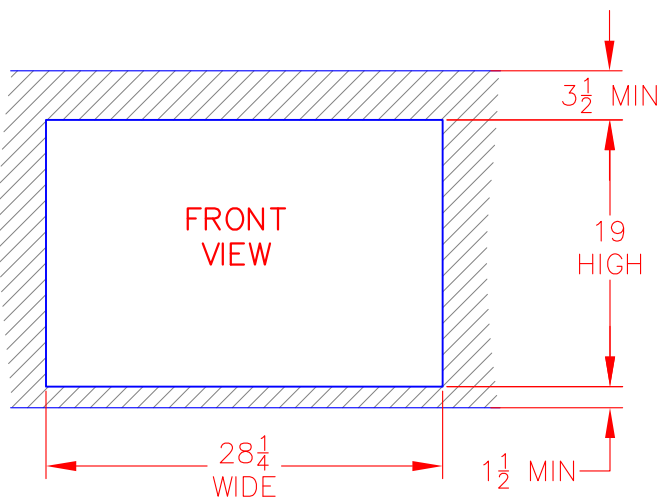

30" DOOR VOADD5300SS

PRODUCT DIMENSIONS

CUTOUT DIMENSIONS

DOOR AND DRAWER ACCESSORY HANDLE INSTALLATION

Accessory Door Front

Use the top screw position

VOADD5300SS
VOADD5360SS
VOADD5420SS
VOADDR5300SS
VOADDR5360SS
VOADDR5420SS
VOADS5180SS
VOADS5240SS
VODRD5190SS