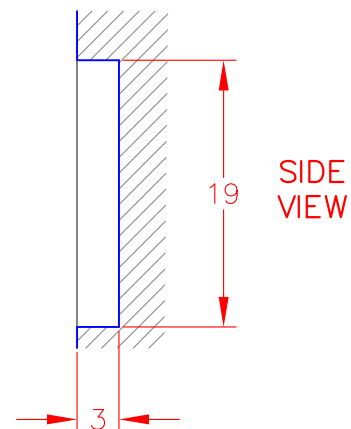

30" DOOR VOADD5300SS

PRODUCT DIMENSIONS

CUTOUT DIMENSIONS

DOOR AND DRAWER ACCESSORY HANDLE INSTALLATION

Accessory Door Front

Use the top screw position

VOADD5300SS
VOADD5360SS
VOADD5420SS
VOADDR5300SS
VOADDR5360SS
VOADDR5420SS
VOADS5180SS
VOADS5240SS
VODRD5190SS