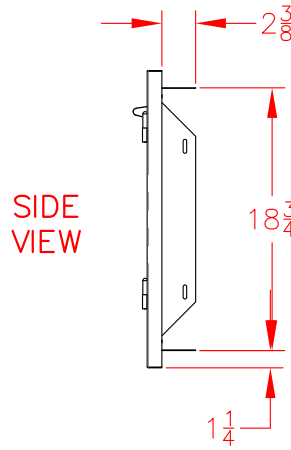

24" DOOR VOADS5240SS

PRODUCT DIMENSIONS

CUTOUT DIMENSIONS

DOOR AND DRAWER ACCESSORY HANDLE INSTALLATION