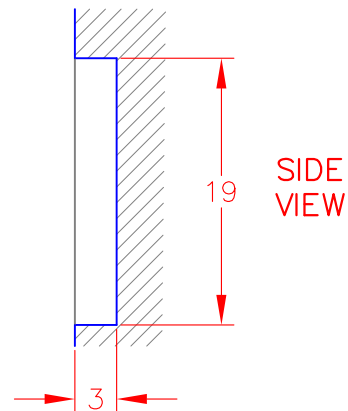

24" DOOR VOADS5240SS

PRODUCT DIMENSIONS

CUTOUT DIMENSIONS

DOOR AND DRAWER ACCESSORY HANDLE INSTALLATION