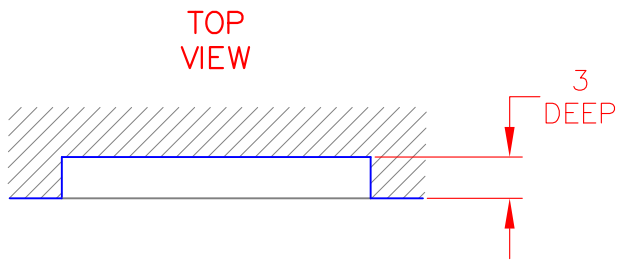

24" DOOR VOADS5240SS

PRODUCT DIMENSIONS

CUTOUT DIMENSIONS

DOOR AND DRAWER ACCESSORY HANDLE INSTALLATION