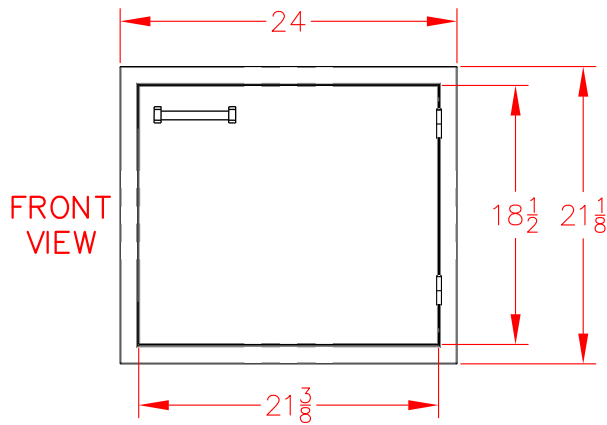

24" DOOR VOADS5240SS

PRODUCT DIMENSIONS

CUTOUT DIMENSIONS

DOOR AND DRAWER ACCESSORY HANDLE INSTALLATION