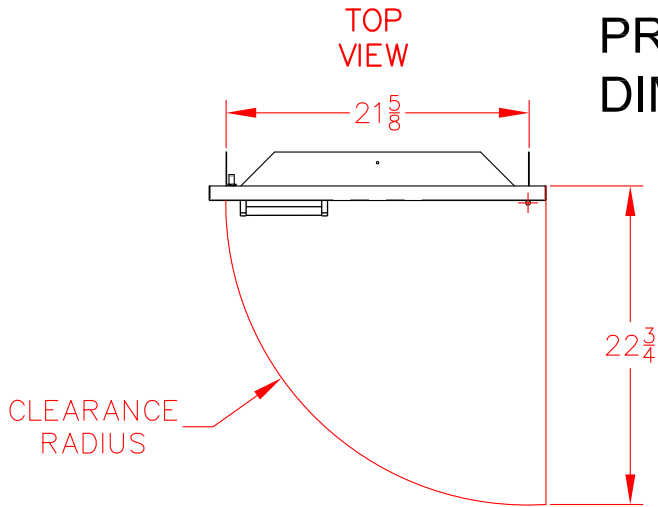

24" DOOR VOADS5240SS

PRODUCT DIMENSIONS

CUTOUT DIMENSIONS

DOOR AND DRAWER ACCESSORY HANDLE INSTALLATION