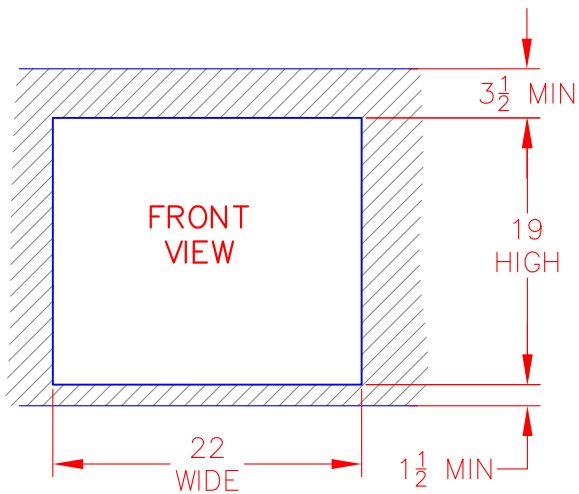

24" DOOR VOADS5240SS

PRODUCT DIMENSIONS

CUTOUT DIMENSIONS

DOOR AND DRAWER ACCESSORY HANDLE INSTALLATION