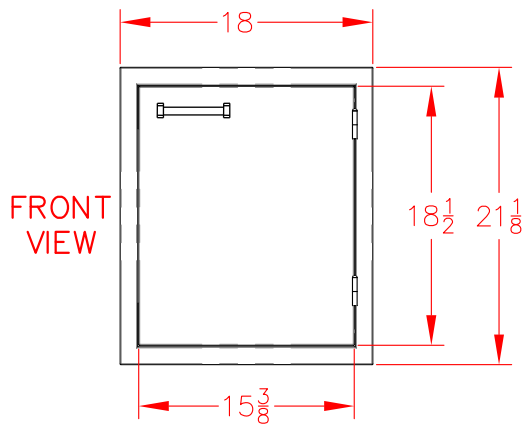

18" DOOR VOADS5180SS

PRODUCT DIMENSIONS

CUTOUT DIMENSIONS

DOOR AND DRAWER ACCESSORY HANDLE INSTALLATION