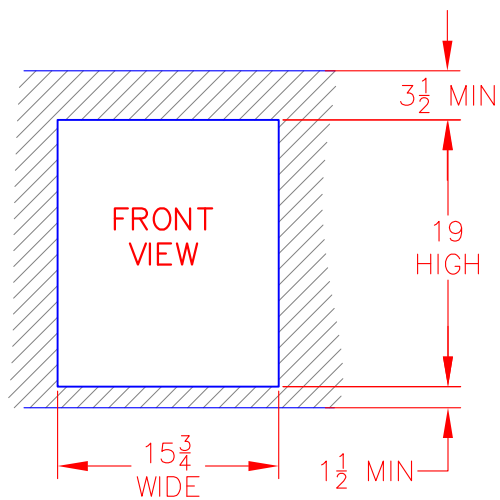

18" DOOR VOADS5180SS

PRODUCT DIMENSIONS

CUTOUT DIMENSIONS

DOOR AND DRAWER ACCESSORY HANDLE INSTALLATION