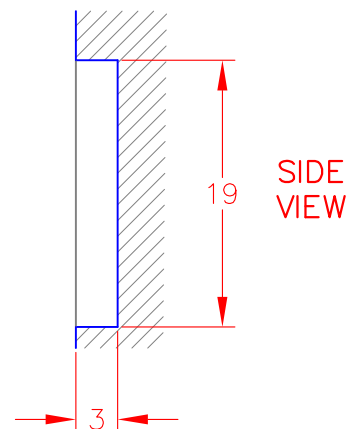

18" DOOR VOADS5180SS

PRODUCT DIMENSIONS

CUTOUT DIMENSIONS

DOOR AND DRAWER ACCESSORY HANDLE INSTALLATION