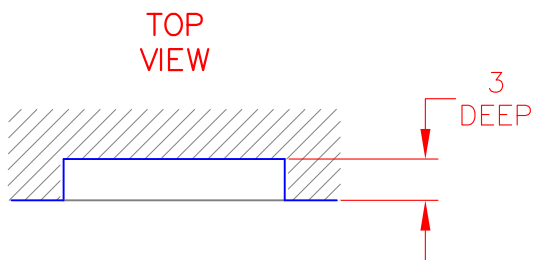

18" DOOR VOADS5180SS

PRODUCT DIMENSIONS

CUTOUT DIMENSIONS

DOOR AND DRAWER ACCESSORY HANDLE INSTALLATION