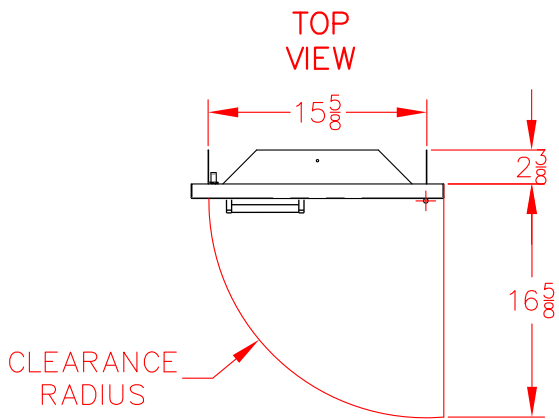

18" DOOR VOADS5180SS

PRODUCT DIMENSIONS

CUTOUT DIMENSIONS

DOOR AND DRAWER ACCESSORY HANDLE INSTALLATION