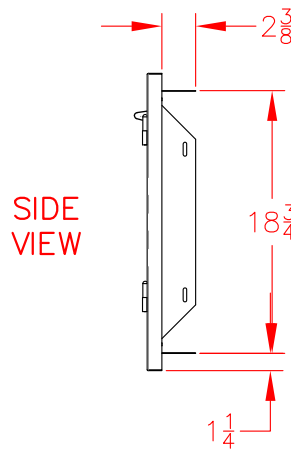

18" DOOR VOADS5180SS

PRODUCT DIMENSIONS

CUTOUT DIMENSIONS

DOOR AND DRAWER ACCESSORY HANDLE INSTALLATION