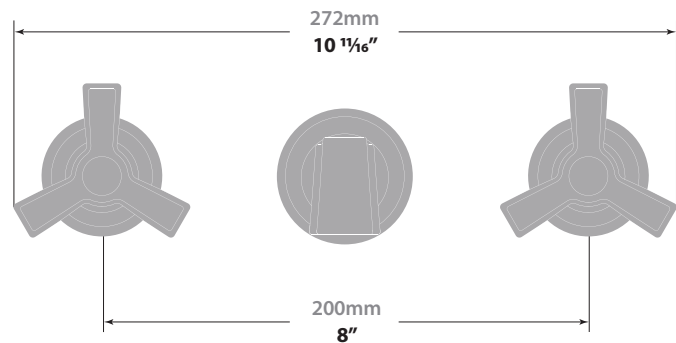

ZEHN 8" C.C. WALL MOUNT LAVATORY FAUCET

BF.Z3.1500

Description

- 3 piece lavatory faucet
- Solid brass construction
- ½" female NPT connection

Flow Rate

- 1.5 gpm / 5.7 lpm / 60 psi

Cartridge

- CE.1700.R - ceramic disk cartridge (cold)
- CE.1700.L - ceramic disk cartridge (hot)

Change the direction of the flow with the tip of your finger.

ROUGH-IN FOR 8" C.C. WALL MOUNT LAVATORY FAUCET WITH TWO HANDLES

VE.1500

Description

- Solid brass construction
- ½" female NPT connection

Flow Rate