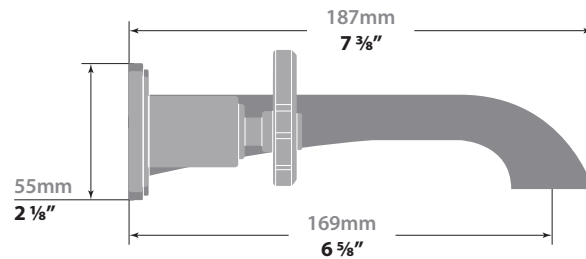

ZEHN 8" C.C. WALL MOUNT LAVATORY FAUCET

BF.Z3.1500

Description

- 3 piece lavatory faucet
- Solid brass construction
- ½" female NPT connection

Flow Rate

- 1.5 gpm / 5.7 lpm / 60 psi

Cartridge

- CE.1700.R - ceramic disk cartridge (cold)
- CE.1700.L - ceramic disk cartridge (hot)

Change the direction of the flow with the tip of your finger.

ROUGH-IN FOR 8" C.C. WALL MOUNT LAVATORY FAUCET WITH TWO HANDLES

VE.1500

Description

- Solid brass construction
- ½" female NPT connection

Flow Rate