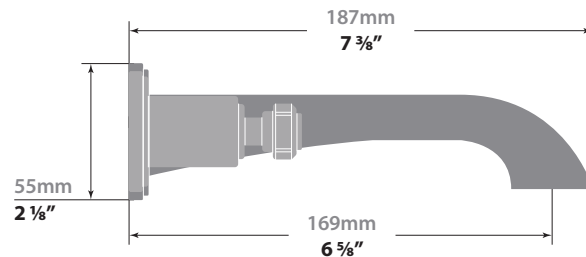

ZEHN

8" C.C. WALL MOUNT LAVATORY FAUCET

BF.Z1.1500

Description

- 3 piece lavatory faucet
- Solid brass construction
- ½" female NPT connection

Flow Rate

- 1.5 gpm / 5.7 lpm / 60 psi

Cartridge

- CE.1700.R - ceramic disk cartridge (cold)
- CE.1700.L - ceramic disk cartridge (hot)

Available Finishes

- Chrome (CC)
- Matte Black (MB)
- Polished Nickel (PN)
- Matte Gold (MG)
- Chrome / Matte Black (CB)
- Stainless Steel / Matte Black (SB)
- Polished Nickel / Matte Black (PB)
- Matte Gold / Matte Black (GB)

(Model Pictured: Chrome)