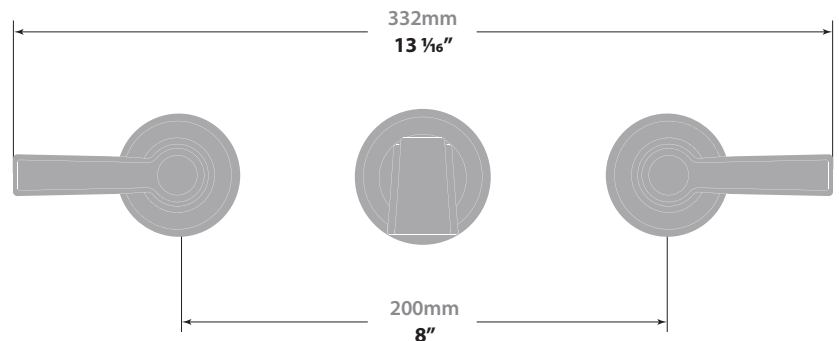

Warranty

- Limited lifetime warranty against all manufacturing defects to the original consumer purchaser (see full warranty for more details)

Change the direction of the flow with the tip of your finger.