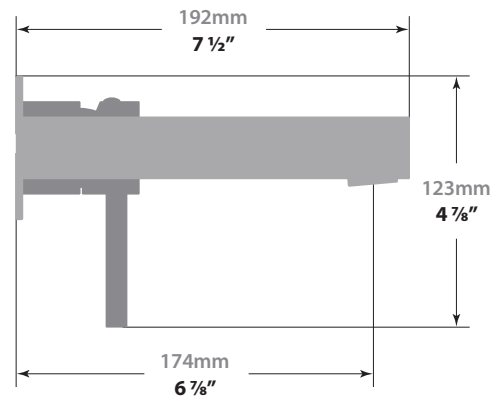

WÖRGL

WALL MOUNT LAVATORY FAUCET

BF.WL.1410

Description

- Wall-mounted lavatory faucet with 7" face plate
- Solid brass construction
- ½" female NPT connection

Flow Rate

- 1.5 gpm | 5.7 lpm | 60 psi

Cartridge

- CE.1715.P - ceramic disk cartridge

Available Finishes

- Chrome (CC)
- Brushed Nickel (BN)
- Matte Black (MB)

(Model Pictured: Chrome)

Codes / Standards

- Uniform Plumbing Code (UPC®)
- ASME A112.18.1/CSA B125.1
- NSF 372
- NSF/ANSI 61

Warranty

- Limited lifetime warranty against all manufacturing defects to the original consumer purchaser (see full warranty for more details)