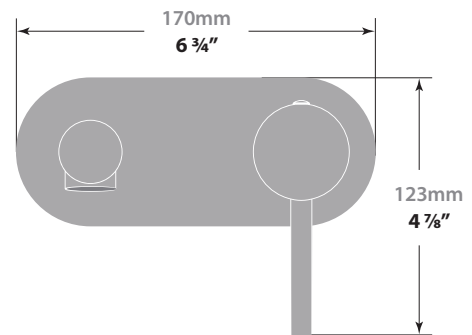

WÖRGL

WALL MOUNT LAVATORY FAUCET

BF.WL.1410

Description

- Wall-mounted lavatory faucet with 7" face plate
- Solid brass construction
- ½" female NPT connection

Flow Rate

- 1.5 gpm | 5.7 lpm | 60 psi

Cartridge

- CE.1715.P - ceramic disk cartridge

Available Finishes

- Chrome (CC)
- Brushed Nickel (BN)
- Matte Black (MB)

(Model Pictured: Chrome)

Codes / Standards

- Uniform Plumbing Code (UPC®)
- ASME A112.18.1/CSA B125.1
- NSF 372
- NSF/ANSI 61

Warranty

- Limited lifetime warranty against all manufacturing defects to the original consumer purchaser (see full warranty for more details)