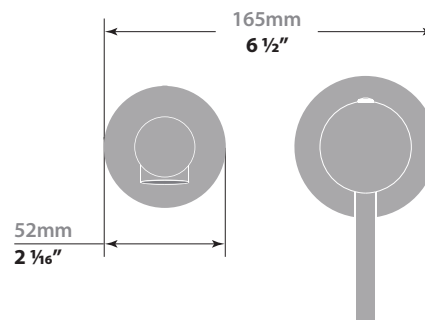

WÖRGL

WALL MOUNT LAVATORY FAUCET

BF.WL.1400

Description

- Wall mount lavatory faucet
- Solid brass construction
- ½" female NPT connection

Flow Rate

- 1.5 gpm | 5.7 lpm | 60 psi

Cartridge

- CE.1715.P - ceramic disk cartridge

Available Finishes

- Chrome (CC)
- Brushed Nickel (BN)
- Matte Black (MB)

(Model Pictured: Chrome)

Codes / Standards

- Uniform Plumbing Code (UPC®)
- ASME A112.18.1/CSA B125.1
- NSF 372
- NSF/ANSI 61

Warranty

- Limited lifetime warranty against all manufacturing defects to the original consumer purchaser (see full warranty for more details)