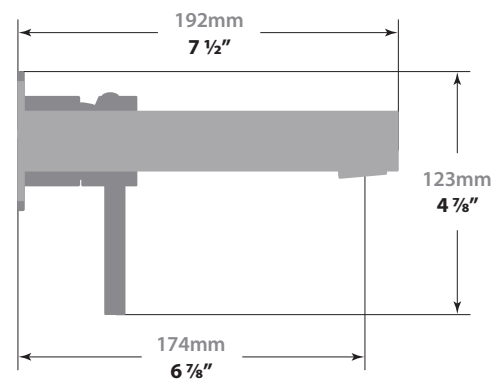

WÖRGL

WALL MOUNT LAVATORY FAUCET

BF.WL.1400

Description

- Wall mount lavatory faucet
- Solid brass construction
- ½" female NPT connection

Flow Rate

- 1.5 gpm | 5.7 lpm | 60 psi

Cartridge

- CE.1715.P - ceramic disk cartridge

Available Finishes

- Chrome (CC)
- Brushed Nickel (BN)
- Matte Black (MB)

(Model Pictured: Chrome)

Codes / Standards

- Uniform Plumbing Code (UPC®)
- ASME A112.18.1/CSA B125.1
- NSF 372
- NSF/ANSI 61

Warranty

- Limited lifetime warranty against all manufacturing defects to the original consumer purchaser (see full warranty for more details)