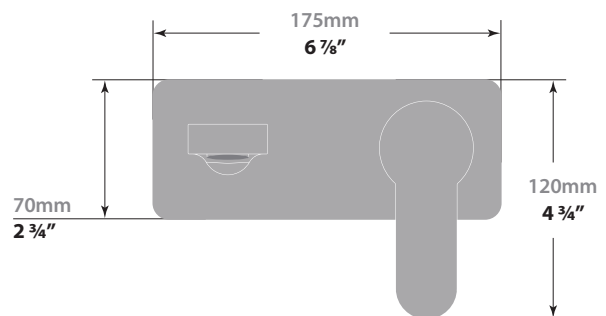

LUSTEN

WALL MOUNT LAVATORY FAUCET

BF.LN.1410

Description

- Wall mount lavatory faucet with 7" x 5¾" face plate
- Solid brass construction
- ½" female NPT connection
- Adjustable aerator

Flow Rate

- 1.5 gpm | 5.7 lpm | 60 psi

Cartridge

- CE.1715.P - ceramic disk cartridge

Available Finishes

- Chrome (CC)

Codes / Standards

- Uniform Plumbing Code (UPC®)
- ASME A112.18.1/CSA B125.1
- NSF 372
- NSF/ANSI 61

Warranty

- Limited lifetime warranty against all manufacturing defects to the original consumer purchaser (see full warranty for more details)

Change the direction of the flow with the tip of your finger