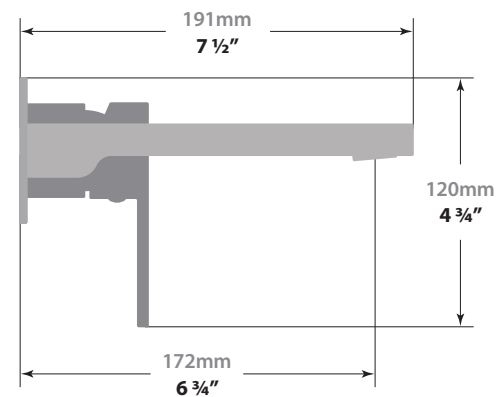

LUSTEN

WALL MOUNT LAVATORY FAUCET

BF.LN.1410

Description

- Wall mount lavatory faucet with 7" x 5¾" face plate
- Solid brass construction
- ½" female NPT connection
- Adjustable aerator

Flow Rate

- 1.5 gpm | 5.7 lpm | 60 psi

Cartridge

- CE.1715.P - ceramic disk cartridge

Available Finishes

- Chrome (CC)

Codes / Standards

- Uniform Plumbing Code (UPC®)
- ASME A112.18.1/CSA B125.1
- NSF 372
- NSF/ANSI 61

Warranty

- Limited lifetime warranty against all manufacturing defects to the original consumer purchaser (see full warranty for more details)

Change the direction of the flow with the tip of your finger