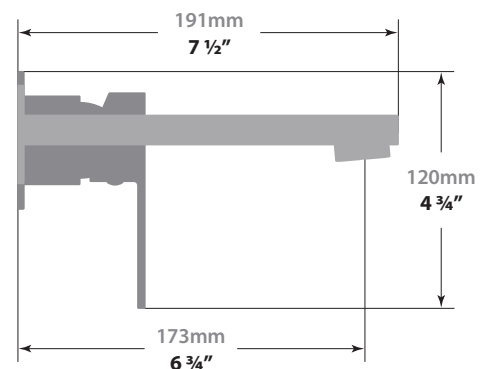

KAPFENBERG

WALL MOUNT LAVATORY FAUCET

BF.KG.1400

Description

- Wall mount lavatory faucet
- Solid brass construction
- ½" female NPT connection

Flow Rate

- 1.5 gpm | 5.7 lpm | 60 psi

Cartridge

- CE.1715.P - ceramic disk cartridge

Available Finishes

- Chrome (CC)
- Brushed Nickel (BN)
- Matte Black (MB)

(Model Pictured: Chrome)

Codes / Standards

- Uniform Plumbing Code (UPC®)
- ASME A112.18.1/CSA B125.1
- NSF 372
- NSF/ANSI 61

Warranty

- Limited lifetime warranty against all manufacturing defects to the original consumer purchaser (see full warranty for more details)