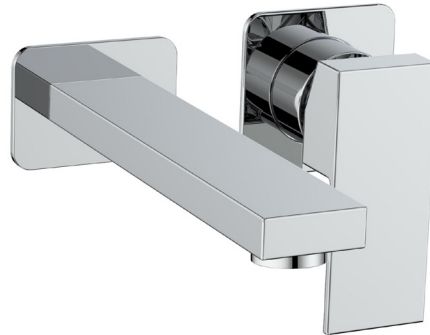

KAPFENBERG

WALL MOUNT LAVATORY FAUCET

BF.KG.1400

Description

- Wall mount lavatory faucet
- Solid brass construction
- ½" female NPT connection

Flow Rate

- 1.5 gpm | 5.7 lpm | 60 psi

Cartridge

- CE.1715.P - ceramic disk cartridge

Available Finishes

- Chrome (CC)
- Brushed Nickel (BN)
- Matte Black (MB)

(Model Pictured: Chrome)

Codes / Standards

- Uniform Plumbing Code (UPC®)
- ASME A112.18.1/CSA B125.1
- NSF 372
- NSF/ANSI 61

Warranty

- Limited lifetime warranty against all manufacturing defects to the original consumer purchaser (see full warranty for more details)

ROUGH-IN FOR WALL MOUNT LAVATORY FAUCET WITH SINGLE HANDLE

VE.1400

Description

- Solid brass construction
- ½" female NPT connection

Flow Rate

- 1.5 gpm / 5.7 lpm / 60 psi

Cartridge

- CE.1715.P - ceramic disk cartridge

Codes / Standards

- Uniform Plumbing Code (UPC®)
- ASME A112.18.1/CSA B125.1