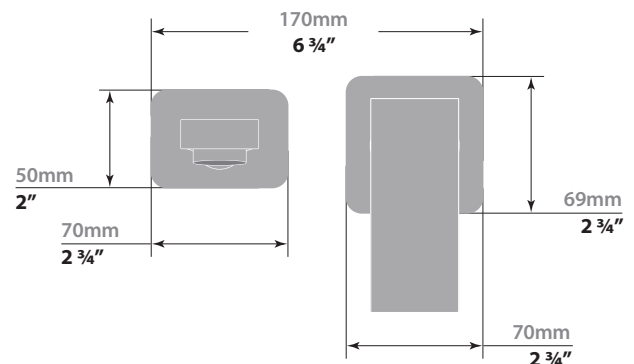

KAPFENBERG

WALL MOUNT LAVATORY FAUCET

BF.KG.1400

Description

- Wall mount lavatory faucet
- Solid brass construction
- ½" female NPT connection

Flow Rate

- 1.5 gpm | 5.7 lpm | 60 psi

Cartridge

- CE.1715.P - ceramic disk cartridge

Available Finishes

- Chrome (CC)
- Brushed Nickel (BN)
- Matte Black (MB)

(Model Pictured: Chrome)

Codes / Standards

- Uniform Plumbing Code (UPC®)
- ASME A112.18.1/CSA B125.1
- NSF 372
- NSF/ANSI 61

Warranty

- Limited lifetime warranty against all manufacturing defects to the original consumer purchaser (see full warranty for more details)