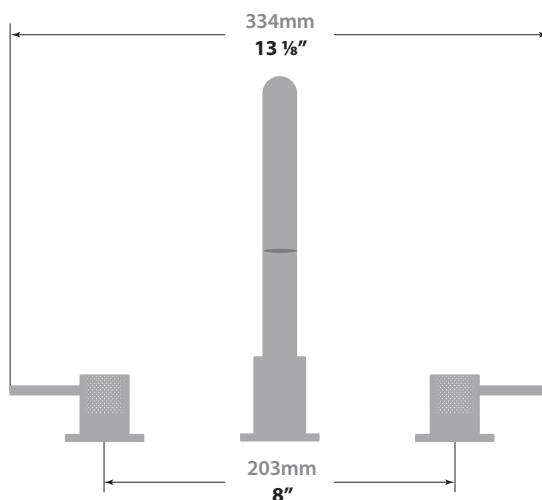

DRAVA

8" C.C. LAVATORY FAUCET

BF.DA.1301

Description

- 3 piece lavatory faucet
- Solid brass construction
- 3/8" compression fitting

Flow Rate

- 1.5 gpm | 5.7 lpm | 60 psi

Cartridge

360° rotation