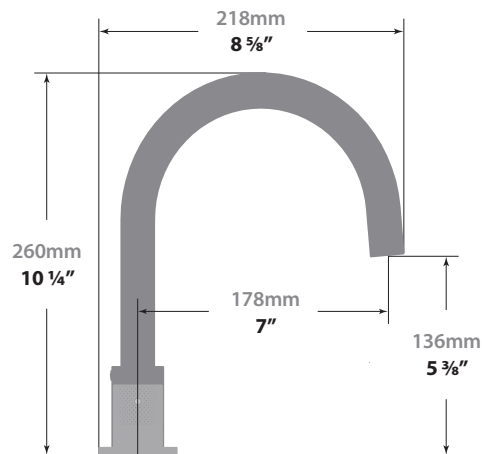

DRAVA

8" C.C. LAVATORY FAUCET

BF.DA.1301

Description

- 3 piece lavatory faucet
- Solid brass construction
- 3/8" compression fitting

Flow Rate

- 1.5 gpm | 5.7 lpm | 60 psi

Cartridge

360° rotation