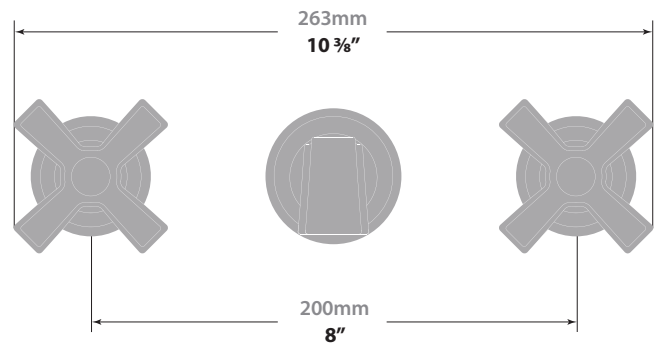

ZEHN 8" C.C. WALL MOUNT LAVATORY FAUCET - TRIM ONLY

TM.Z4.1500

Description

- 3 piece lavatory faucet
- Solid brass construction
- 1/2" female NPT connection

Flow Rate

- 1.5 gpm / 5.7 lpm / 60 psi

Cartridge

- CE.1700.R - ceramic disk cartridge (right turn)
- CE.1700.L - ceramic disk cartridge (left turn)

Available Finishes

- Chrome (CC)
- Matte Black (MB)
- Polished Nickel (PN)
- Matte Gold (MG)
- Chrome / Matte Black (CB)
- Stainless Steel / Matte Black (SB)
- Polished Nickel / Matte Black (PB)
- Matte Gold / Matte Black (GB)

(Model Pictured: Chrome)

Codes / Standards

- Uniform Plumbing Code (UPC®)
- ASME A112.18.1/CSA B125.1
- NSF 372
- NSF/ANSI 61

Warranty

- Limited lifetime warranty against all manufacturing defects to the original consumer purchaser (see full warranty for more details)

Change the direction of the flow with the tip of your finger.