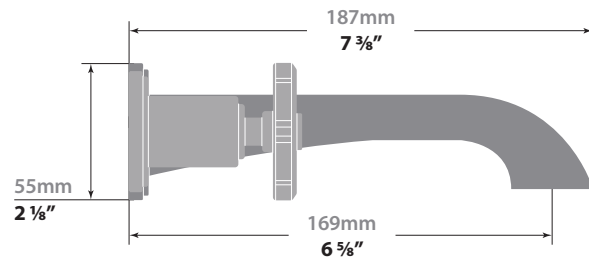

ZEHN 8" C.C. WALL MOUNT LAVATORY FAUCET - TRIM ONLY

TM.Z4.1500

Description

- 3 piece lavatory faucet
- Solid brass construction
- 1/2" female NPT connection

Flow Rate

- 1.5 gpm / 5.7 lpm / 60 psi

Cartridge

- CE.1700.R - ceramic disk cartridge (right turn)
- CE.1700.L - ceramic disk cartridge (left turn)

Available Finishes

- Chrome (CC)
- Matte Black (MB)
- Polished Nickel (PN)
- Matte Gold (MG)
- Chrome / Matte Black (CB)
- Stainless Steel / Matte Black (SB)
- Polished Nickel / Matte Black (PB)
- Matte Gold / Matte Black (GB)

(Model Pictured: Chrome)

Codes / Standards

- Uniform Plumbing Code (UPC®)
- ASME A112.18.1/CSA B125.1
- NSF 372
- NSF/ANSI 61

Warranty

- Limited lifetime warranty against all manufacturing defects to the original consumer purchaser (see full warranty for more details)

Change the direction of the flow with the tip of your finger.