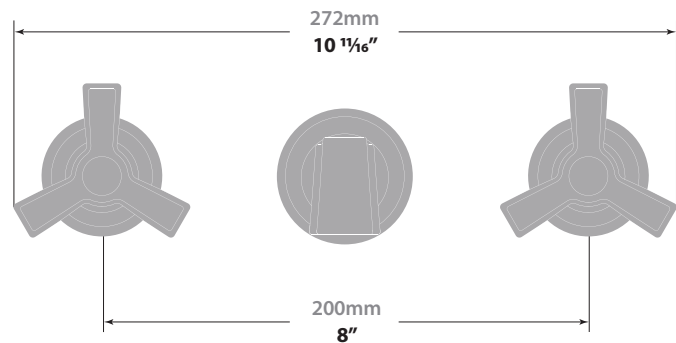

ZEHN 8" C.C. WALL MOUNT LAVATORY FAUCET - TRIM ONLY

TM.Z3.1500

Description

- 3 piece lavatory faucet
- Solid brass construction
- ½" female NPT connection

Flow Rate

- 1.5 gpm / 5.7 lpm / 60 psi

Cartridge

- CE.1700.R - ceramic disk cartridge (right turn)
- CE.1700.L - ceramic disk cartridge (left turn)

Available Finishes

- Chrome (CC)
- Matte Black (MB)
- Polished Nickel (PN)
- Matte Gold (MG)
- Chrome / Matte Black (CB)
- Stainless Steel / Matte Black (SB)
- Polished Nickel / Matte Black (PB)
- Matte Gold / Matte Black (GB)

(Model Pictured: Chrome)

Codes / Standards

- Uniform Plumbing Code (UPC®)
- ASME A112.18.1/CSA B125.1
- NSF 372
- NSF/ANSI 61

Warranty

- Limited lifetime warranty against all manufacturing defects to the original consumer purchaser (see full warranty for more details)

Change the direction of the flow with the tip of your finger.