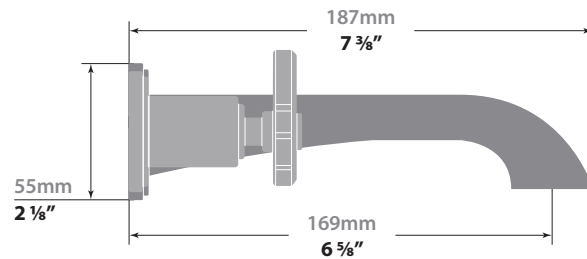

ZEHN 8" C.C. WALL MOUNT LAVATORY FAUCET - TRIM ONLY

TM.Z3.1500

Description

- 3 piece lavatory faucet
- Solid brass construction
- ½" female NPT connection

Flow Rate

- 1.5 gpm / 5.7 lpm / 60 psi

Cartridge

- CE.1700.R - ceramic disk cartridge (right turn)
- CE.1700.L - ceramic disk cartridge (left turn)

Available Finishes

- Chrome (CC)
- Matte Black (MB)
- Polished Nickel (PN)
- Matte Gold (MG)
- Chrome / Matte Black (CB)
- Stainless Steel / Matte Black (SB)
- Polished Nickel / Matte Black (PB)
- Matte Gold / Matte Black (GB)

(Model Pictured: Chrome)

Codes / Standards

- Uniform Plumbing Code (UPC®)
- ASME A112.18.1/CSA B125.1
- NSF 372
- NSF/ANSI 61

Warranty

- Limited lifetime warranty against all manufacturing defects to the original consumer purchaser (see full warranty for more details)

Change the direction of the flow with the tip of your finger.