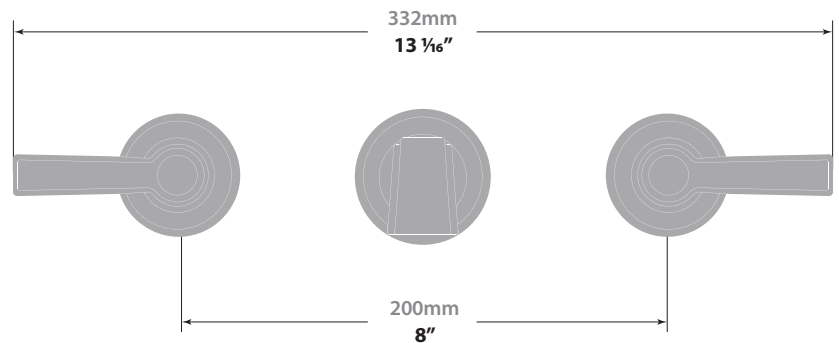

ZEHN

8" C.C. WALL MOUNT LAVATORY FAUCET - TRIM ONLY

TM.Z1.1500

Description

- 3 piece lavatory faucet
- Solid brass construction
- ½" female NPT connection

Flow Rate

- 1.5 gpm / 5.7 lpm / 60 psi

Cartridge

- CE.1700.R - ceramic disk cartridge (right turn)
- CE.1700.L - ceramic disk cartridge (left turn)

Available Finishes

- Chrome (CC)
- Matte Black (MB)
- Polished Nickel (PN)
- Matte Gold (MG)
- Chrome / Matte Black (CB)
- Stainless Steel / Matte Black (SB)
- Polished Nickel / Matte Black (PB)
- Matte Gold / Matte Black (GB)

(Model Pictured: Chrome)

Codes / Standards

- Uniform Plumbing Code (UPC®)
- ASME A112.18.1/CSA B125.1
- NSF 372
- NSF/ANSI 61

Warranty

- Limited lifetime warranty against all manufacturing defects to the original consumer purchaser (see full warranty for more details)

Change the direction of the flow with the tip of your finger.