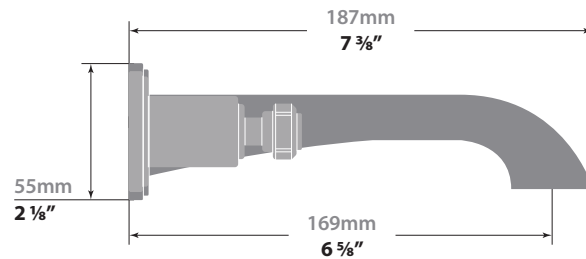

ZEHN

8" C.C. WALL MOUNT LAVATORY FAUCET - TRIM ONLY

TM.Z1.1500

Description

- 3 piece lavatory faucet
- Solid brass construction
- ½" female NPT connection

Flow Rate

- 1.5 gpm / 5.7 lpm / 60 psi

Cartridge

- CE.1700.R - ceramic disk cartridge (right turn)
- CE.1700.L - ceramic disk cartridge (left turn)

Available Finishes

- Chrome (CC)
- Matte Black (MB)
- Polished Nickel (PN)
- Matte Gold (MG)
- Chrome / Matte Black (CB)
- Stainless Steel / Matte Black (SB)
- Polished Nickel / Matte Black (PB)
- Matte Gold / Matte Black (GB)

(Model Pictured: Chrome)

Codes / Standards

- Uniform Plumbing Code (UPC®)
- ASME A112.18.1/CSA B125.1
- NSF 372
- NSF/ANSI 61

Warranty

- Limited lifetime warranty against all manufacturing defects to the original consumer purchaser (see full warranty for more details)

Change the direction of the flow with the tip of your finger.