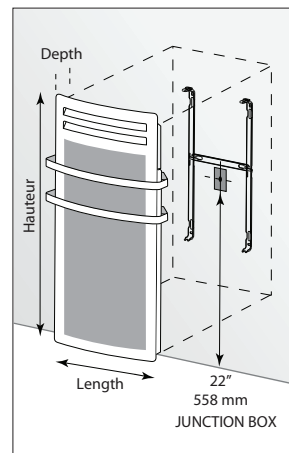

1

2

3

Recommended installation height		Minimum clearances							
in.	mm	Front		Sides		Above		Below	
10	254	30	762	6	152	8	203	1	25

#### Without towel bars

Length		Depth <sup>1</sup>	
in.	mm	in.	mm
17 5/16	440	5 1/16	128

#### With towel bars

Length		Depth <sup>1</sup>	
in.	mm	in.	mm
18 7/8	479	7 1/16	179

<sup>1</sup> Depth shown includes wall bracket.