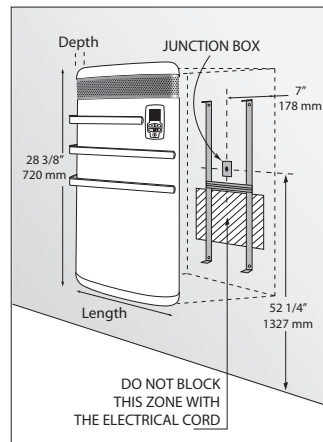

Although the Adagio is not designed as a towel warmer, it includes three bars that can be used to hang face and hand towels.

1

2

3

Recommended installation height		Minimum clearances							
in.	mm	Front		Sides	Above		Below		
in.	mm	in.	mm	in.	mm	in.	mm		
34	863	20	508	4	102	8	203	12	305

#### Without towel bars

Length		Depth <sup>1</sup>		Weight	
in.	mm	in.	mm	lb	kg
13 3/8	340	4	102	15.6	7.1