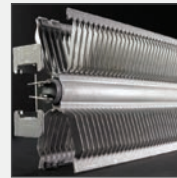

Allegro II

Convactor

Features

Color

- Standard: white.

Finish

- Standard: epoxy/polyester anti-rust powder coating resistant to UV rays.

Voltage

- 240/208V, 60 Hz, 1-phase.

Construction

- Steel cabinet featuring rounded corners and openings that prevent access to the heating element.
- Double opening front air outlet that directs warm air towards the centre of the room. **1**
- High-limit temperature control with automatic reset.

Heating element

- X-shaped, monoblock element made of surface-treated extruded aluminum. **2**

Control

- Built-in electronic proportional-action digital thermostat, ultra-precise to 1/10 °C (1/5 °F), located at the top of the unit. **3**
- LCD backlit display with digital controls lockable by key combination.
- Temperature display format (°C or °F).
- "On-Off" button.
- "Mode" button to choose from Comfort, Economy and Frost Protection modes.
- Heating indicator light.

Installation

- Quick surface-mounted installation, with the included wall mounting bracket, that also serves as marking template.
- Flexible cable with electrical wall box cover plate included.
- Requires installation of a wall electrical box not supplied.

Warranty

- 2-year warranty against defects.
- 5-year warranty on the heating element.

Application

- Kitchen, living room, family room, bedroom, bay window.

Thanks to their distinctive features, Allegro II series convection heaters blend elegance and performance. There are three different profiles available to ensure you can enjoy optimal comfort in any space.

2

Recommended installation height		Minimum clearances							
		Front		Sides		Above		Below	
in.	mm	in.	mm	in.	mm	in.	mm	in.	mm
4	102	20	508	6	152	4	102	4	102

Note: The depth shown includes wall bracket.