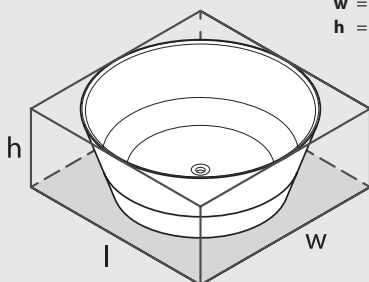

## Top view

## Front view

## Side view

## Section AA / BB

\*All measurements subject to +/-5% tolerance

l = 1500mm / 59"  
w = 1500mm / 59"  
h = 600mm / 23 5/8"

.dwg | .dxf | .skp [www.vandabaths.com](http://www.vandabaths.com)

Massachusetts Code: Pending  
cUPC listing by IAPMO: File No. 6575