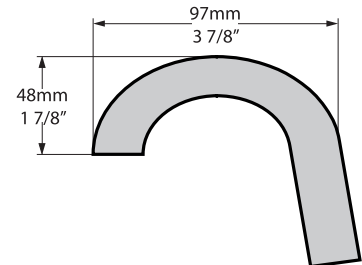

Marlborough

victoria albert®

volcanic limestone baths

MAR-N-xx-OF + MAR-B-xx-OF

Top view

Front view

Side view

Section BB Shown with K50 waste kit

Section AA

Rim Detail

*All measurements subject to +/-5% tolerance

l = 1901mm / 74 7/8"
w = 870mm / 34 1/4"
h = 728mm / 28 5/8"

.dwg | .dxf | .skp www.vandabaths.com

VA/1181/10/Feb/19