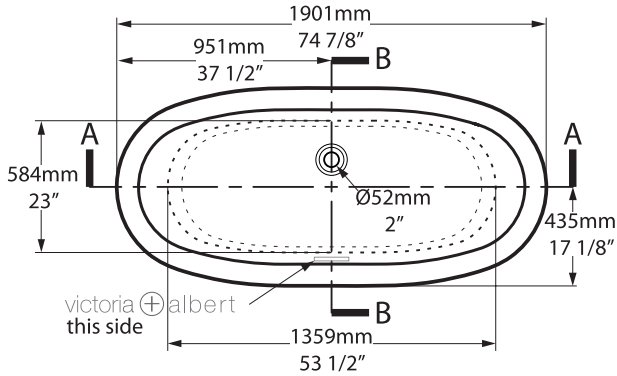

Marlborough

victoria albert®

volcanic limestone baths

MAR-N-xx-OF + MAR-B-xx-OF

Top view

Front view