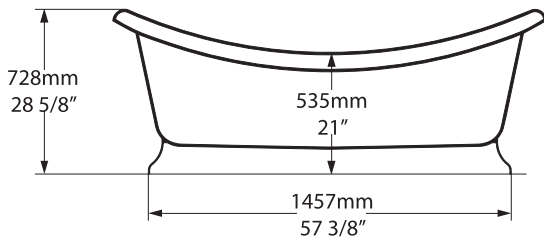

Marlborough

victoria albert®

volcanic limestone baths

MAR-N-xx-OF + MAR-B-xx-OF

Top view

Front view

Side view

Section BB Shown with K50 waste kit

Section AA

Rim Detail

*All measurements subject to +/-5% tolerance

l = 1901mm / 74 7/8"
w = 870mm / 34 1/4"
h = 728mm / 28 5/8"

.dwg | .dxf | .skp www.vandabaths.com

VA/1181/10/Feb/19