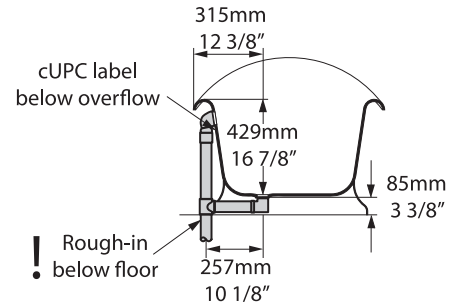

Section BB Shown with K50 waste kit