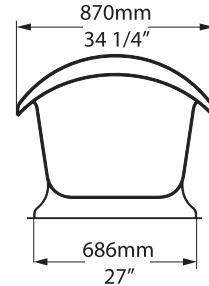

Marlborough

victoria albert®

volcanic limestone baths

MAR-N-xx-OF + MAR-B-xx-OF

Top view

Front view

Side view

Section BB Shown with K50 waste kit

Section AA

Rim Detail

*All measurements subject to +/-5% tolerance

l = 1901mm / 74 7/8"
w = 870mm / 34 1/4"
h = 728mm / 28 5/8"

.dwg | .dxf | .skp www.vandabaths.com

VA/1181/10/Feb/19