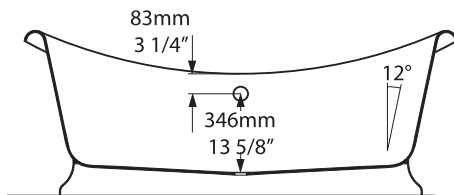

Marlborough

victoria albert®

volcanic limestone baths

MAR-N-xx-OF + MAR-B-xx-OF

Top view

Front view

Side view

Section BB Shown with K50 waste kit

Section AA

Rim Detail

*All measurements subject to +/-5% tolerance

l = 1901mm / 74 7/8"
w = 870mm / 34 1/4"
h = 728mm / 28 5/8"

.dwg | .dxf | .skp www.vandabaths.com

VA/1181/10/Feb/19