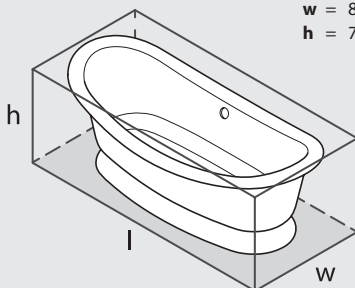

*All measurements subject to +/-5% tolerance

l = 1901mm / 74 7/8"
w = 870mm / 34 1/4"
h = 728mm / 28 5/8"