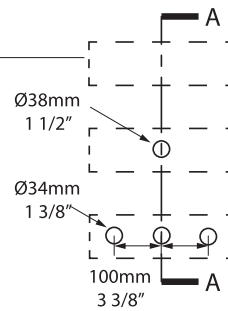

Mandello 114 Solo

DB-MAN-N-114-IO / DB-MAN-1TH-114-IO / DB-MAN-3TH-114-IO

Top view

DB-MAN-N-114-IO

DB-MAN-1TH-114-IO

DB-MAN-3TH-114-IO

Front view

Side view

Section AA

Tap holes can be drilled by installer
Les trous de robinetterie peuvent être percés par l'installateur
Pueden ser perforados por el instalador

*All measurements subject to +/-5% tolerance

l = 1145mm / 45 1/8"
w = 579mm / 22 3/4"
h = 185mm / 7 1/4"