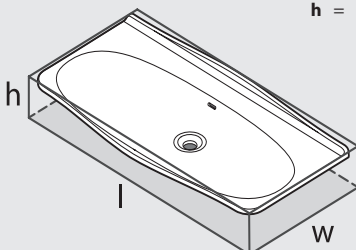

Mandello 114 Solo

DB-MAN-N-114-IO / DB-MAN-1TH-114-IO / DB-MAN-3TH-114-IO

Top view

DB-MAN-N-114-IO

DB-MAN-1TH-114-IO

DB-MAN-3TH-114-IO

Front view

Side view

Section AA

Tap holes can be drilled by installer
Les trous de robinetterie peuvent être percés par l'installateur
Pueden ser perforados por el instalador

*All measurements subject to +/-5% tolerance

l = 1145mm / 45 1/8"
w = 579mm / 22 3/4"
h = 185mm / 7 1/4"