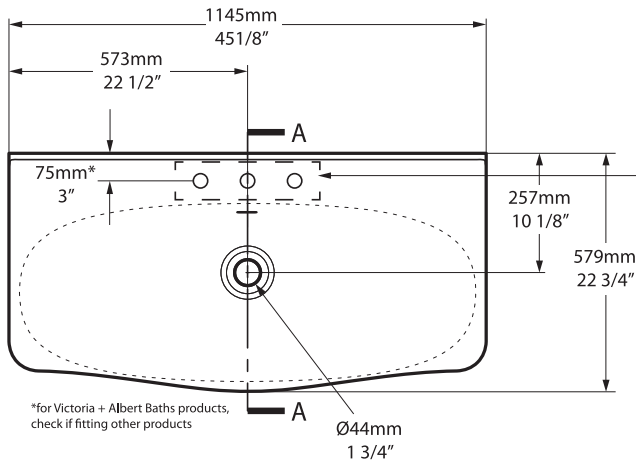

Mandello 114 Solo

DB-MAN-N-114-IO / DB-MAN-1TH-114-IO / DB-MAN-3TH-114-IO

Top view

DB-MAN-N-114-IO

DB-MAN-1TH-114-IO

DB-MAN-3TH-114-IO

Front view

Side view

Section AA

Tap holes can be drilled by installer
Les trous de robinetterie peuvent être percés par l'installateur
Pueden ser perforados por el instalador

*All measurements subject to +/-5% tolerance

l = 1145mm / 45 1/8"
w = 579mm / 22 3/4"
h = 185mm / 7 1/4"