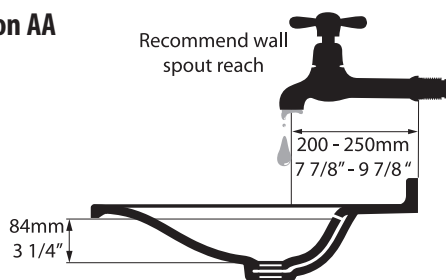

Mandello 114 Solo

DB-MAN-N-114-IO / DB-MAN-1TH-114-IO / DB-MAN-3TH-114-IO

Top view

DB-MAN-N-114-IO

DB-MAN-1TH-114-IO

DB-MAN-3TH-114-IO

Front view

Side view

Section AA

Tap holes can be drilled by installer
Les trous de robinetterie peuvent être percés par l'installateur
Pueden ser perforados por el instalador

*All measurements subject to +/-5% tolerance

l = 1145mm / 45 1/8"
w = 579mm / 22 3/4"
h = 185mm / 7 1/4"