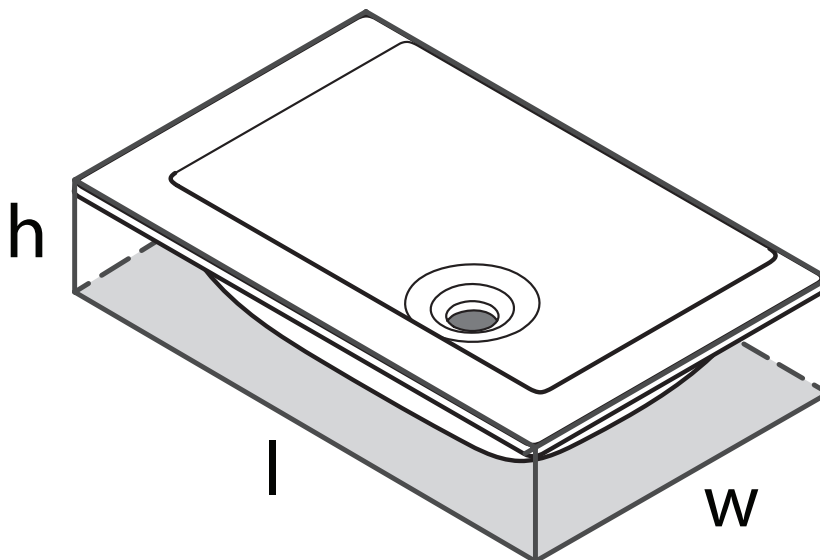

## Kaldera

20" x 14" Undermount Rectangular Lavatory Sink

**MODEL:** UB-KAL-56

$l = 560\text{mm}/22''$

$w = 358\text{mm}/14\frac{1}{8}''$

$h = 139\text{mm}/5\frac{1}{2}''$

For warranty or additional information, contact: