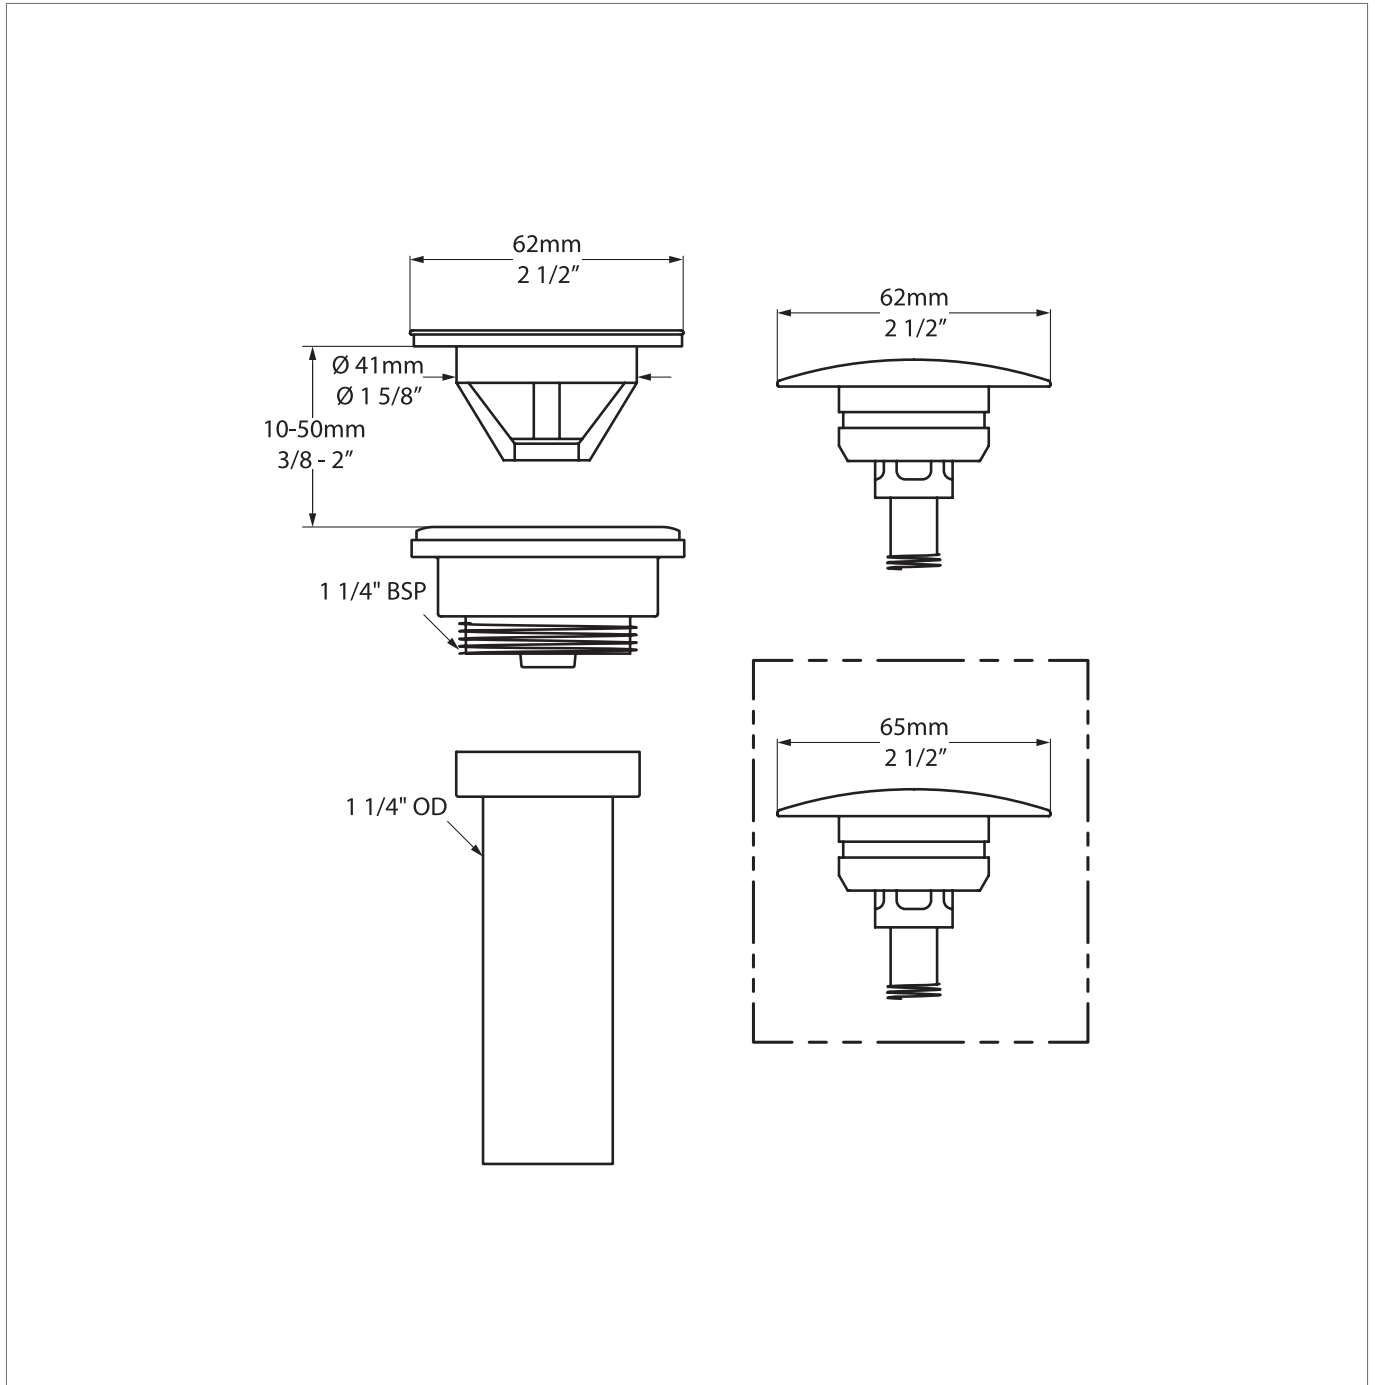

# Kit 25 Vessel Sink Drain Kit

K-25-xx

\*All measurements subject to +/-5% tolerance

- K-25-PC Polished Chrome
- K-25-PN Polished Nickel
- K-25-PB Polished Brass
- K-25-BN Brushed Nickel
- K-25-SW White VOLCANIC LIMESTONE™

- Universal vessel sink drain with 'push control' plug.
- Système d'évacuation universel avec bonde clic-clac pour vasque.
- Válvula de desagüe universal con click clack.

Massachusetts Code: Approved  
cUPC listing by IAPMO: File No. 9952