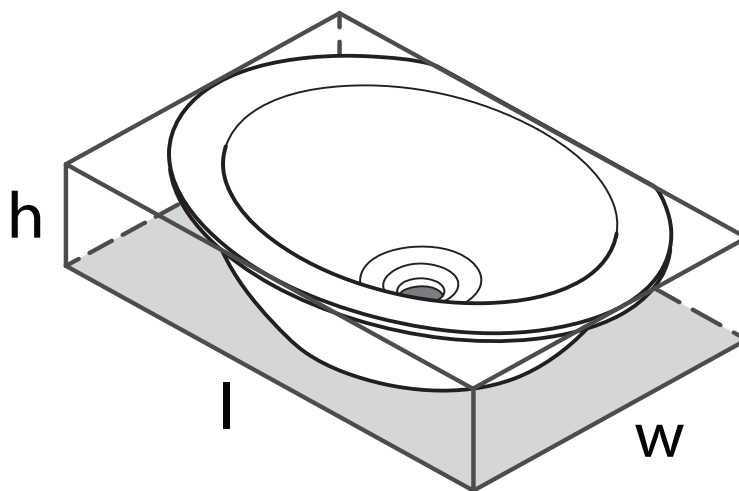

SPECIFICATIONS

DESCRIPTION

- Made from naturally bright white Volcanic Limestone™
- Drain required and sold separately:
Order K-25 or K-28 if drain is needed
- Requires decking or support (not included)
- Includes an Internal Overflow

Kaali

18'' x 14'' Undermount Oval Lavatory Sink

MODEL: UB-KAA-46

$$l = 466\text{mm}/18\frac{3}{8}''$$

$$w = 353\text{mm}/13\frac{7}{8}''$$

$$h = 140\text{mm}/5\frac{1}{2}''$$

For warranty or additional information, contact: