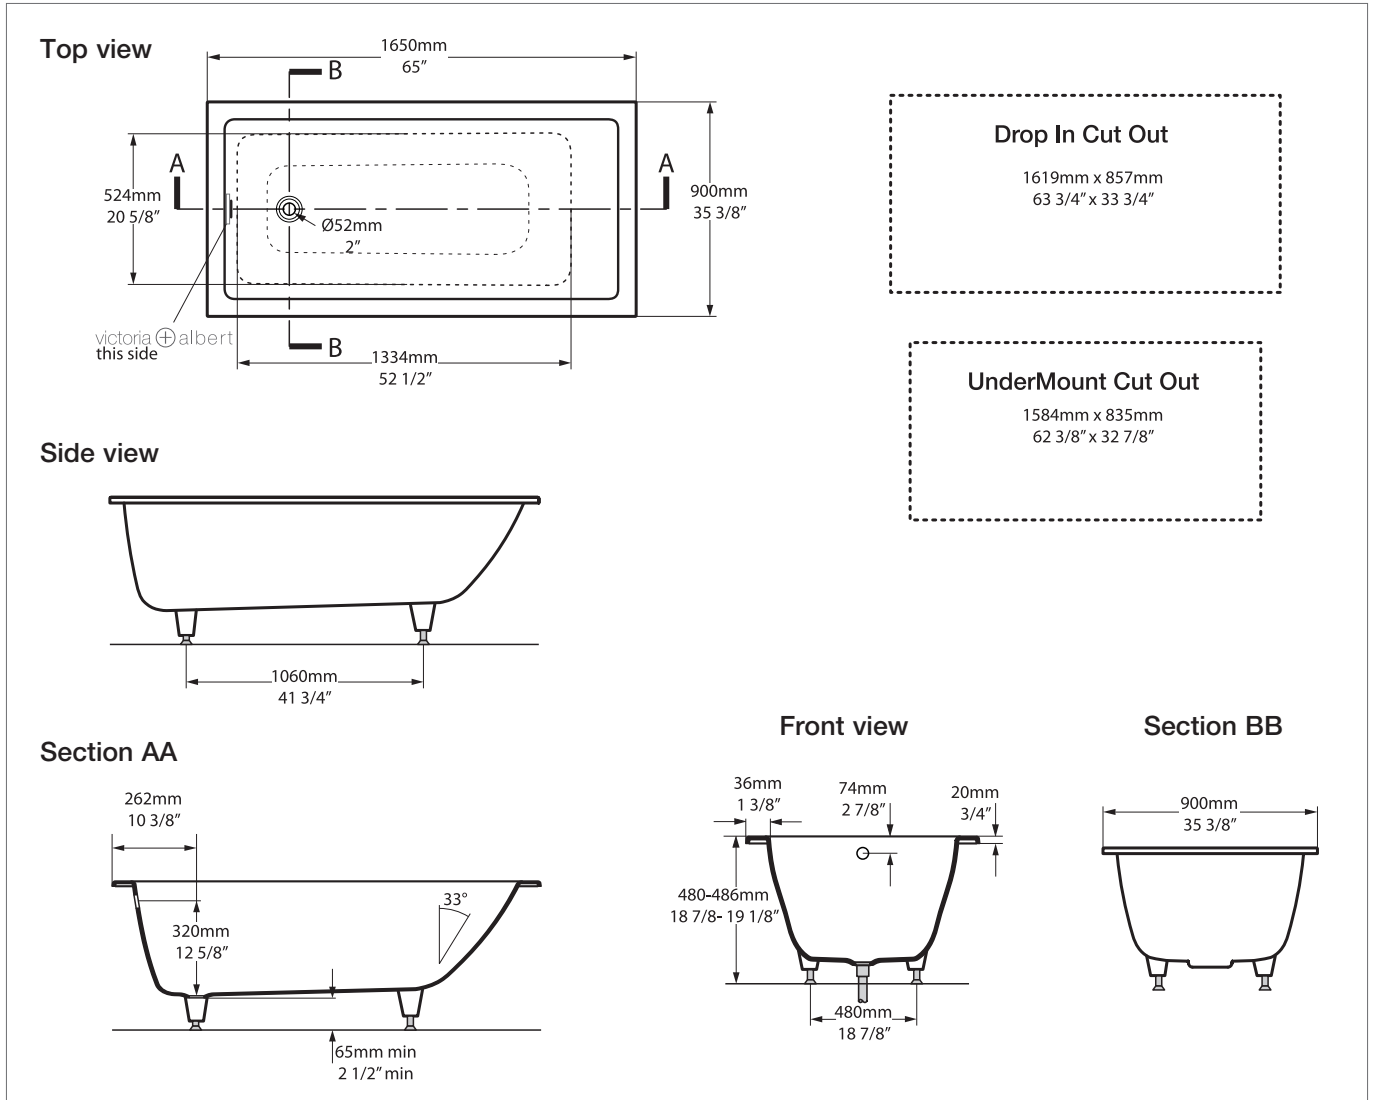

Kaldera 3 Undermount Or Drop-In Bathtub

KAL3-N-SW-IO

BV-2.1_0047(B)

Recommended drain: K-13-xx

• All measurements subject to +/-5% tolerance
IO = internal overflow hole

25 years

5 years

5 year warranty on drains
Garantie de 5 ans sur les drains
Garantía de 5 años para los drenajes

CE

8 years