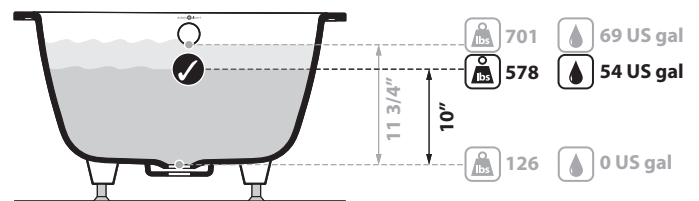

Kaldera 3 Undermount Or Drop-In Bathtub

KAL3-N-SW-IO

BV-2.1_0047(B)

Recommended drain: K-13-xx

• All measurements subject to +/-5% tolerance
IO = internal overflow hole

25 years

5 years

5 year warranty on drains
Garantie de 5 ans sur les drains
Garantía de 5 años para los drenajes

CE

8 years