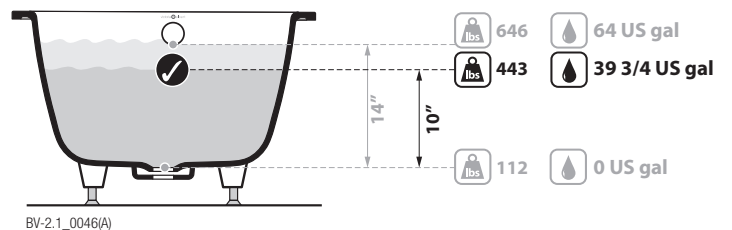

Kaldera 2 Undermount Or Drop-In Bathtub

KAL2-N-LH-SW-IO* / KAL2-N-RH-SW-IO* / KAL2-N-SW-IO

Recommended drain: K-13-xx

- All measurements subject to +/-5% tolerance
- IO = internal overflow hole
- KAL2 tubs with -LH and -RH in model number feature a tile flange for alcove installations

25 years

5 years

5 year warranty on drains
Garantie de 5 ans sur les drains
Garantía de 5 años para los drenajes

CE

8 years