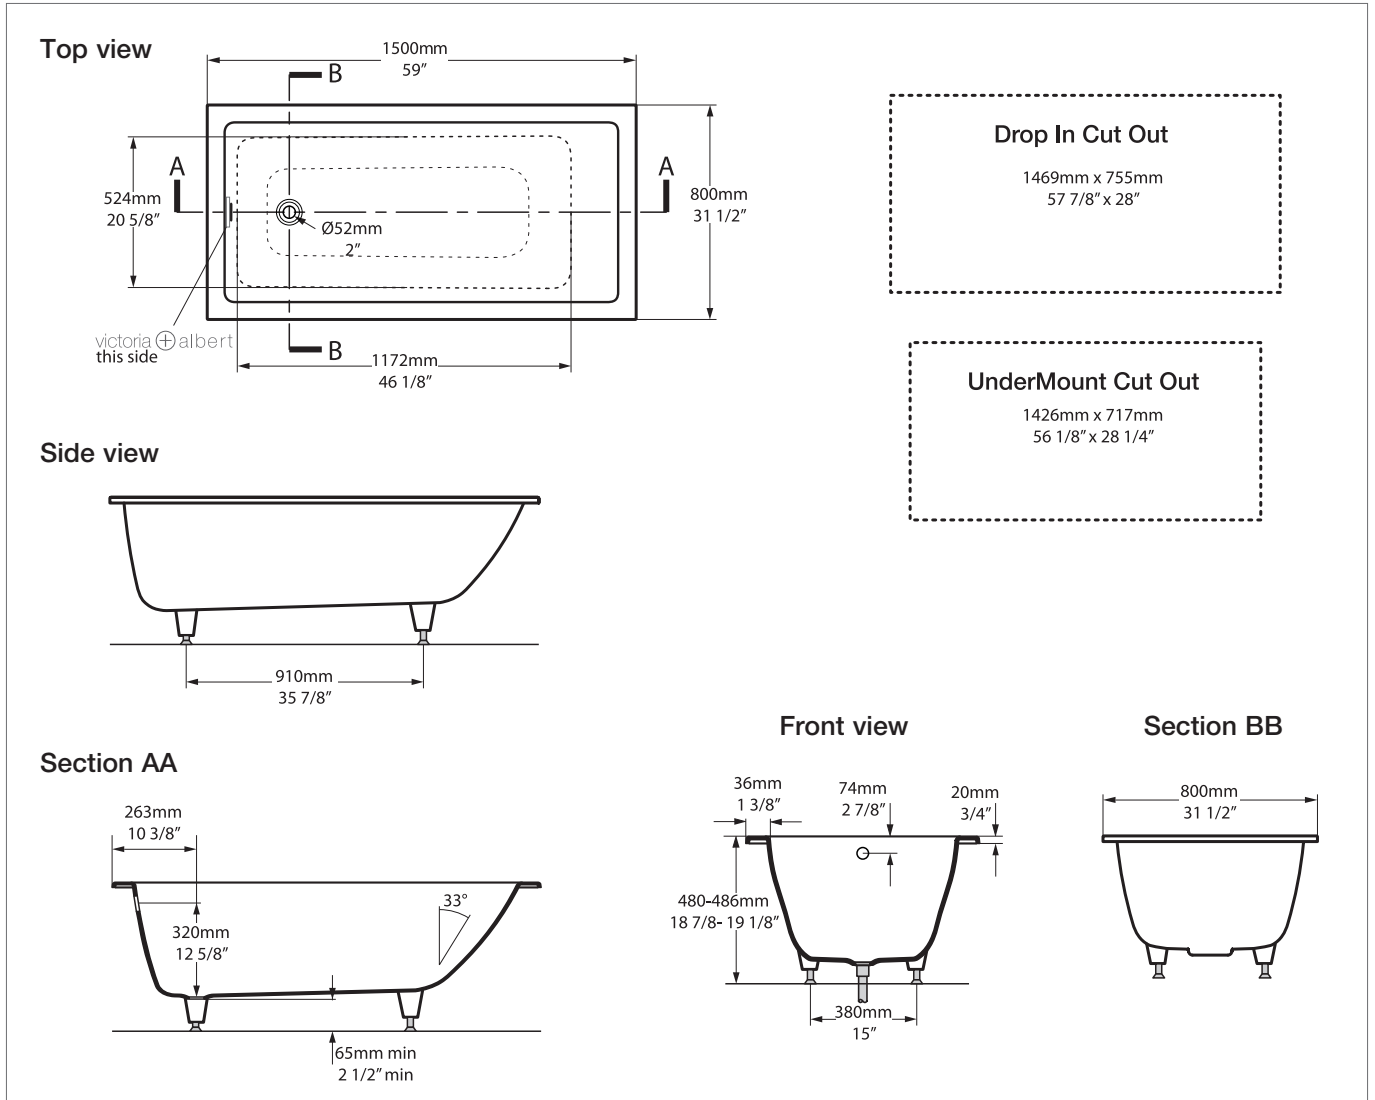

Kaldera 2 Undermount Or Drop-In Bathtub

KAL2-N-LH-SW-IO* / KAL2-N-RH-SW-IO* / KAL2-N-SW-IO

Recommended drain: K-13-xx

- All measurements subject to +/-5% tolerance
- IO = internal overflow hole
- KAL2 tubs with -LH and -RH in model number feature a tile flange for alcove installations

25 years

5 years

5 year warranty on drains
Garantie de 5 ans sur les drains
Garantía de 5 años para los drenajes

CE

8 years