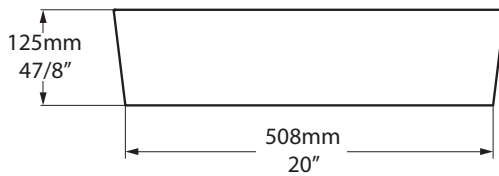

Collections connexes / Colecciones relacionadas

ios

Tubo faucet - TU-16

ios 54

VB-IOS-54-NO / VB-IOS54-xx-NO

Top view

Front view

Side view

View

Section AA

*All measurements subject to +/-5% tolerance

l = 540mm / 21¹/₄"
w = 362mm / 14¹/₄"
h = 125mm / 4⁷/₈"