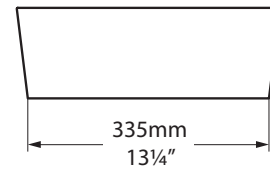

Collections connexes / Colecciones relacionadas

ios

Tubo faucet - TU-16

ios 54

VB-IOS-54-NO / VB-IOS54-xx-NO

Top view

Front view

Side view

View

Section AA

*All measurements subject to +/-5% tolerance

l = 540mm / 21¹/₄"
w = 362mm / 14¹/₄"
h = 125mm / 4⁷/₈"