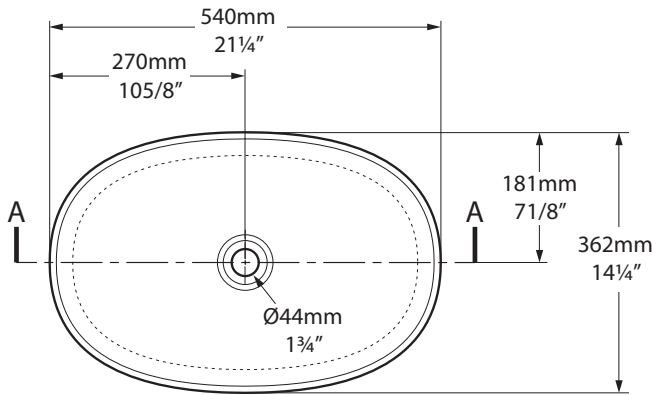

Collections connexes / Colecciones relacionadas

ios

Tubo faucet - TU-16

ios 54

VB-IOS-54-NO / VB-IOS54-xx-NO

Top view

Front view

Side view

View

Section AA

*All measurements subject to +/-5% tolerance

l = 540mm / 21¹/₄"
w = 362mm / 14¹/₄"
h = 125mm / 4⁷/₈"