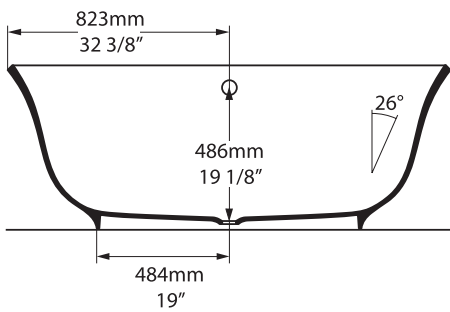

## Top view

## Front view

## Side view

## Section AA

\*All measurements subject to +/-5% tolerance

l = 1645mm / 64 3/4"  
 w = 800mm / 31 1/2"  
 h = 611mm / 24"

860 lbs	84 3/4 US gal
492 lbs	40 3/4 US gal
152 lbs	0 US gal

Water level heights: 18 1/8" and 10"