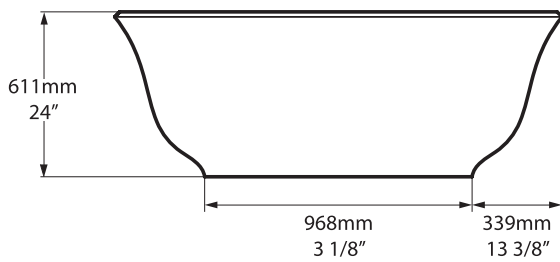

Amiata

AMT-N-xx-OF / AMT-N-xx-NO

Top view

Front view

Side view

Section BB Shown with K51 waste kit

Section AA

*All measurements subject to +/-5% tolerance

l = 1645mm / 64 3/4"
w = 800mm / 31 1/2"
h = 611mm / 24"

860 lbs	84 3/4 US gal
492 lbs	40 3/4 US gal
152 lbs	0 US gal

Water level heights: 18 1/8" and 10"

.dwg | .dxf | .skp www.vandabaths.com

Massachusetts Code: Approved
cUPC listing by IAPMO: File No. 6574

VA/1181/09/Jan19