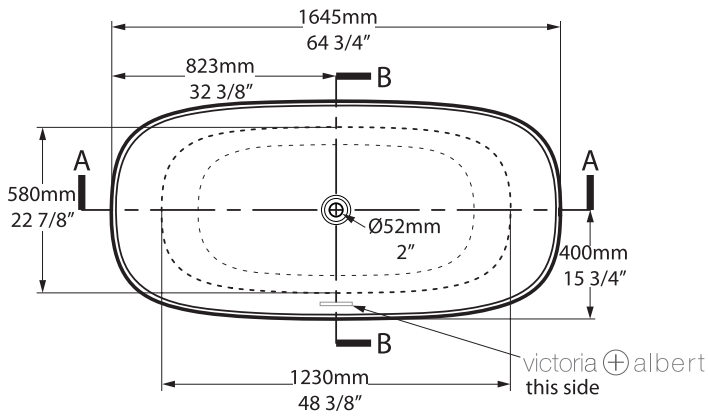

## Top view

## Section AA

\*All measurements subject to +/-5% tolerance

l = 1645mm / 64 3/4"  
 w = 800mm / 31 1/2"  
 h = 611mm / 24"

860 lbs	84 3/4 US gal
492 lbs	40 3/4 US gal
152 lbs	0 US gal

Water level heights: 18 1/8" and 10"