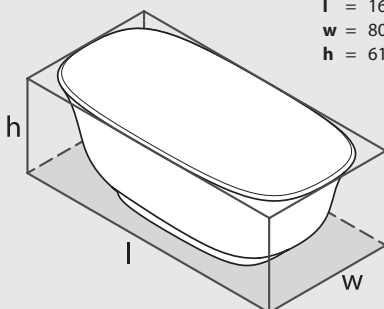

## Front view

## Side view

## Section AA

\*All measurements subject to +/-5% tolerance

l = 1645mm / 64 3/4"  
 w = 800mm / 31 1/2"  
 h = 611mm / 24"

860 lbs	84 3/4 US gal
492 lbs	40 3/4 US gal
152 lbs	0 US gal

Water level heights: 18 1/8" and 10"