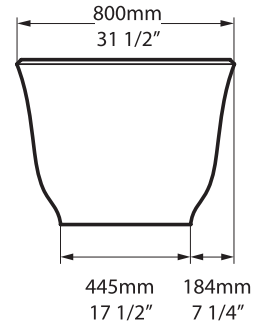

Amiata

AMT-N-xx-OF / AMT-N-xx-NO

Top view

Front view

Side view

Section BB Shown with K51 waste kit

Section AA

*All measurements subject to +/-5% tolerance

l = 1645mm / 64 3/4"
w = 800mm / 31 1/2"
h = 611mm / 24"

860 lbs	84 3/4 US gal
492 lbs	40 3/4 US gal
152 lbs	0 US gal

Water level heights: 18 1/8" and 10"

.dwg | .dxf | .skp www.vandabaths.com

Massachusetts Code: Approved
cUPC listing by IAPMO: File No. 6574

VA/1181/09/Jan19