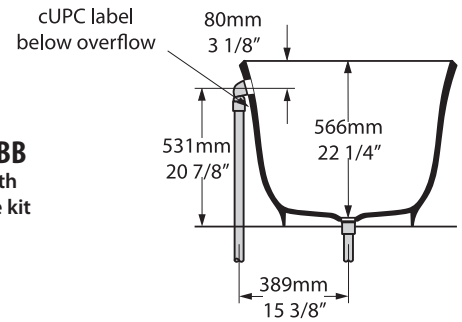

## Top view

## Section AA

\*All measurements subject to +/-5% tolerance

l = 1645mm / 64 3/4"  
 w = 800mm / 31 1/2"  
 h = 611mm / 24"

860 lbs	84 3/4 US gal
492 lbs	40 3/4 US gal
152 lbs	0 US gal

Water level heights: 18 1/8" and 10"