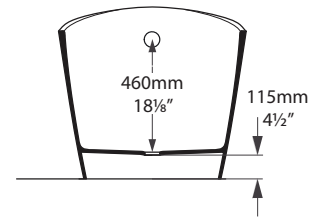

## Top view

## Front view

## Side view

## Section AA

Shown with K50 waste kit

\*All measurements subject to +/-5% tolerance

l = 1632mm / 64 1/4"  
w = 794mm / 31 1/4"  
h = 859mm / 33 7/8"

.dwg | .dxf | .skp [www.vandabaths.com](http://www.vandabaths.com)