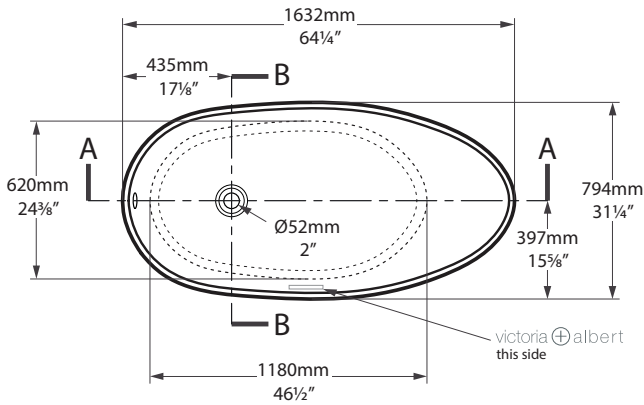

### Related collections

Collections connexes / Colecciones relacionadas

Amalfi Headrest

Amalfi 55

## Top view

## Section AA

Shown with K50 waste kit

\*All measurements subject to +/-5% tolerance

l = 1632mm / 64 1/4"  
w = 794mm / 31 1/4"  
h = 859mm / 33 7/8"

.dwg | .dxf | .skp [www.vandabaths.com](http://www.vandabaths.com)