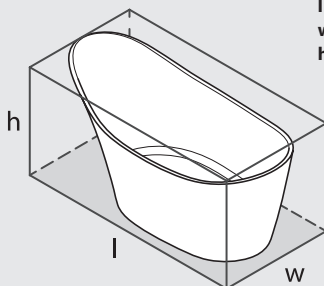

## Side view

## Section AA

Shown with K50 waste kit

\*All measurements subject to +/-5% tolerance

l = 1632mm / 64 1/4"  
w = 794mm / 31 1/4"  
h = 859mm / 33 7/8"

.dwg | .dxf | .skp [www.vandabaths.com](http://www.vandabaths.com)