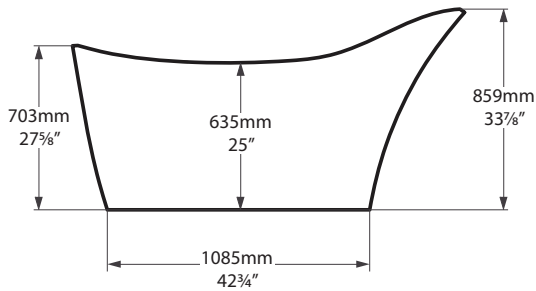

Amalfi

AML-N-xx-NO / AML-N-xx-OF

victoria albert®

volcanic limestone baths

Top view

Front view

Side view

Section BB

Section AA

Shown with K50 waste kit

*All measurements subject to +/-5% tolerance

l = 1632mm / 64 1/4"
w = 794mm / 31 1/4"
h = 859mm / 33 7/8"

.dwg | .dxf | .skp www.vandabaths.com

Massachusetts Code: Approved
cUPC listing by IAPMO: File No. 6574

VA/1181/09/Feb19