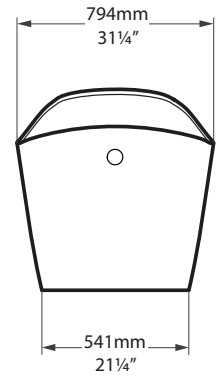

Amalfi

AML-N-xx-NO / AML-N-xx-OF

victoria albert®

volcanic limestone baths

Top view

Front view

Side view

Section BB

Section AA

Shown with K50 waste kit

*All measurements subject to +/-5% tolerance

l = 1632mm / 64 1/4"
w = 794mm / 31 1/4"
h = 859mm / 33 7/8"

.dwg | .dxf | .skp www.vandabaths.com

Massachusetts Code: Approved
cUPC listing by IAPMO: File No. 6574

VA/1181/09/Feb19