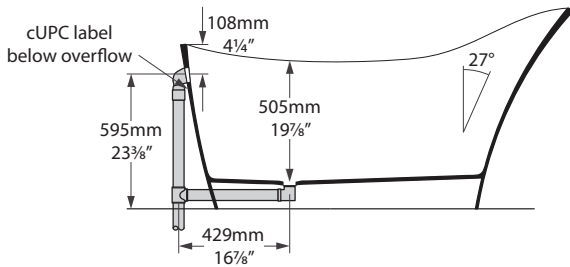

## Top view

## Front view

## Side view

## Section AA

Shown with K50 waste kit

\*All measurements subject to +/-5% tolerance

l = 1632mm / 64 1/4"  
w = 794mm / 31 1/4"  
h = 859mm / 33 7/8"

.dwg | .dxf | .skp [www.vandabaths.com](http://www.vandabaths.com)