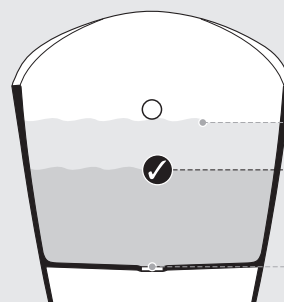

## Side view

## Section AA

Shown with K50 waste kit

\*All measurements subject to +/-5% tolerance

l = 1632mm / 64 1/4"  
w = 794mm / 31 1/4"  
h = 859mm / 33 7/8"

.dwg | .dxf | .skp [www.vandabaths.com](http://www.vandabaths.com)