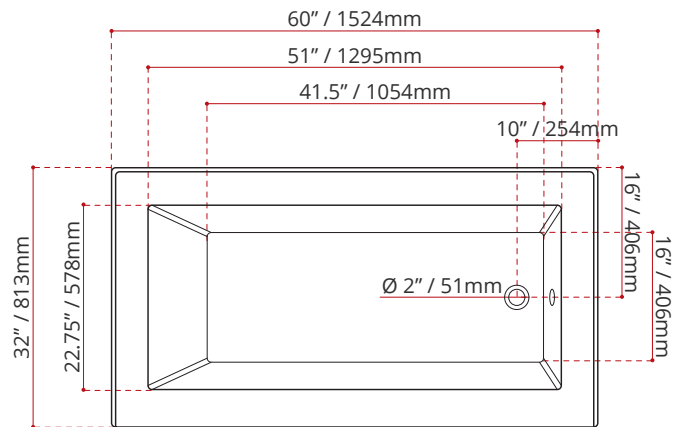

Product images are for illustration purposes only. Actual product(s) may vary.

WHITE FINISH	
MODEL No.	
1221	 LEFT HAND DRAIN LOCATION
1231	 RIGHT HAND DRAIN LOCATION

DIMENSIONS	WATER DEPTH	CAPACITY
<ul style="list-style-type: none"> Length: 60" / 1524mm Width: 32" / 762mm Skirt Height: 25" / 635mm 	17.625" / 448mm Drain to overflow	51 gal. 194 litres of water

SHIPPING INFORMATION:	
<ul style="list-style-type: none"> Length: 62" / 1575mm Width: 34" / 864mm Height: 26" / 660mm 	<ul style="list-style-type: none"> Net Weight: 35 kg / 77 lbs Gross Weight: 40 kg / 88 lbs

MODEL NUMBER : 1221
(LEFT HAND DRAIN LOCATION)

MODEL NUMBER : 1231
(RIGHT HAND DRAIN LOCATION)

DISCLAIMER: Measurements may vary ± 1/8" (Diagram Not to scale)

CUSTOMIZE YOUR TUB

ALL UPCHARGE OPTIONS ARE MADE TO ORDER - NO REFUND - NO RETURN -