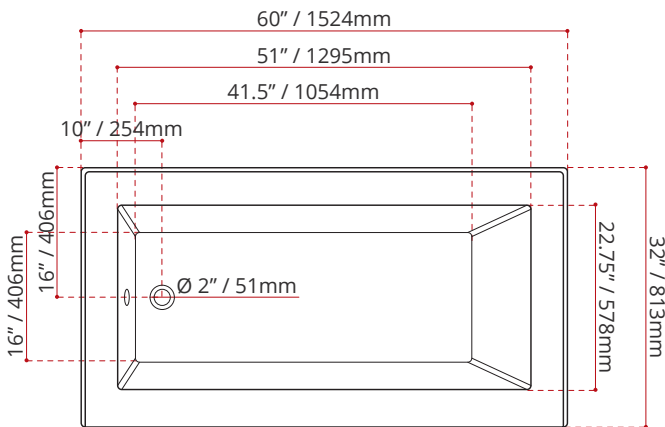

Product images are for illustration purposes only. Actual product(s) may vary.

WHITE FINISH	
MODEL No.	
1221	 LEFT HAND DRAIN LOCATION
1231	 RIGHT HAND DRAIN LOCATION

DIMENSIONS	WATER DEPTH	CAPACITY
<ul style="list-style-type: none"> Length: 60" / 1524mm Width: 32" / 762mm Skirt Height: 25" / 635mm 	17.625" / 448mm Drain to overflow	51 gal. 194 litres of water

SHIPPING INFORMATION:	
<ul style="list-style-type: none"> Length: 62" / 1575mm Width: 34" / 864mm Height: 26" / 660mm 	<ul style="list-style-type: none"> Net Weight: 35 kg / 77 lbs Gross Weight: 40 kg / 88 lbs

MODEL NUMBER : 1221
(LEFT HAND DRAIN LOCATION)

MODEL NUMBER : 1231
(RIGHT HAND DRAIN LOCATION)

DISCLAIMER: Measurements may vary ± 1/8" (Diagram Not to scale)

CUSTOMIZE YOUR TUB

ALL UPCHARGE OPTIONS ARE MADE TO ORDER - NO REFUND - NO RETURN -