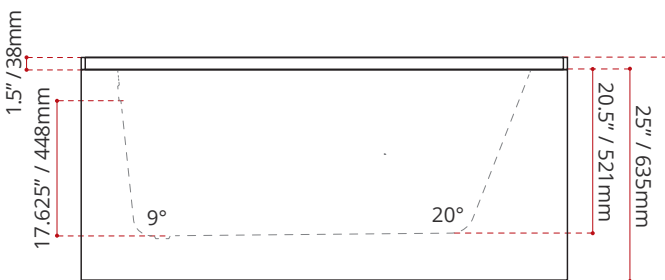

Product images are for illustration purposes only. Actual product(s) may vary.

WHITE FINISH	
MODEL No.	
1221	 LEFT HAND DRAIN LOCATION
1231	 RIGHT HAND DRAIN LOCATION

DIMENSIONS	WATER DEPTH	CAPACITY
<ul style="list-style-type: none"> Length: 60" / 1524mm Width: 32" / 762mm Skirt Height: 25" / 635mm 	17.625" / 448mm Drain to overflow	51 gal. 194 litres of water

SHIPPING INFORMATION:	
<ul style="list-style-type: none"> Length: 62" / 1575mm Width: 34" / 864mm Height: 26" / 660mm 	<ul style="list-style-type: none"> Net Weight: 35 kg / 77 lbs Gross Weight: 40 kg / 88 lbs

MODEL NUMBER : 1221
(LEFT HAND DRAIN LOCATION)

MODEL NUMBER : 1231
(RIGHT HAND DRAIN LOCATION)

DISCLAIMER: Measurements may vary ± 1/8" (Diagram Not to scale)

CUSTOMIZE YOUR TUB

ALL UPCHARGE OPTIONS ARE MADE TO ORDER - NO REFUND - NO RETURN -