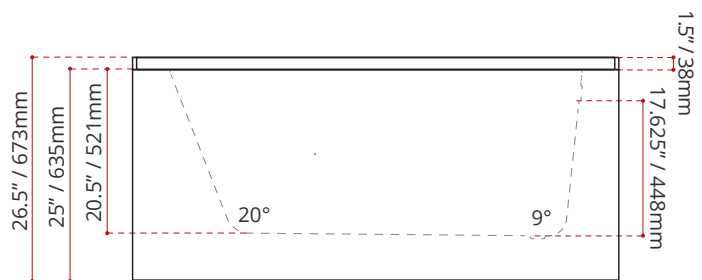

Product images are for illustration purposes only. Actual product(s) may vary.

WHITE FINISH	
MODEL No.	
1221	 LEFT HAND DRAIN LOCATION
1231	 RIGHT HAND DRAIN LOCATION

DIMENSIONS	WATER DEPTH	CAPACITY
<ul style="list-style-type: none"> Length: 60" / 1524mm Width: 32" / 762mm Skirt Height: 25" / 635mm 	17.625" / 448mm Drain to overflow	51 gal. 194 litres of water

SHIPPING INFORMATION:	
<ul style="list-style-type: none"> Length: 62" / 1575mm Width: 34" / 864mm Height: 26" / 660mm 	<ul style="list-style-type: none"> Net Weight: 35 kg / 77 lbs Gross Weight: 40 kg / 88 lbs

MODEL NUMBER : 1221
(LEFT HAND DRAIN LOCATION)

MODEL NUMBER : 1231
(RIGHT HAND DRAIN LOCATION)

DISCLAIMER: Measurements may vary ± 1/8" (Diagram Not to scale)

CUSTOMIZE YOUR TUB

ALL UPCHARGE OPTIONS ARE MADE TO ORDER - NO REFUND - NO RETURN -