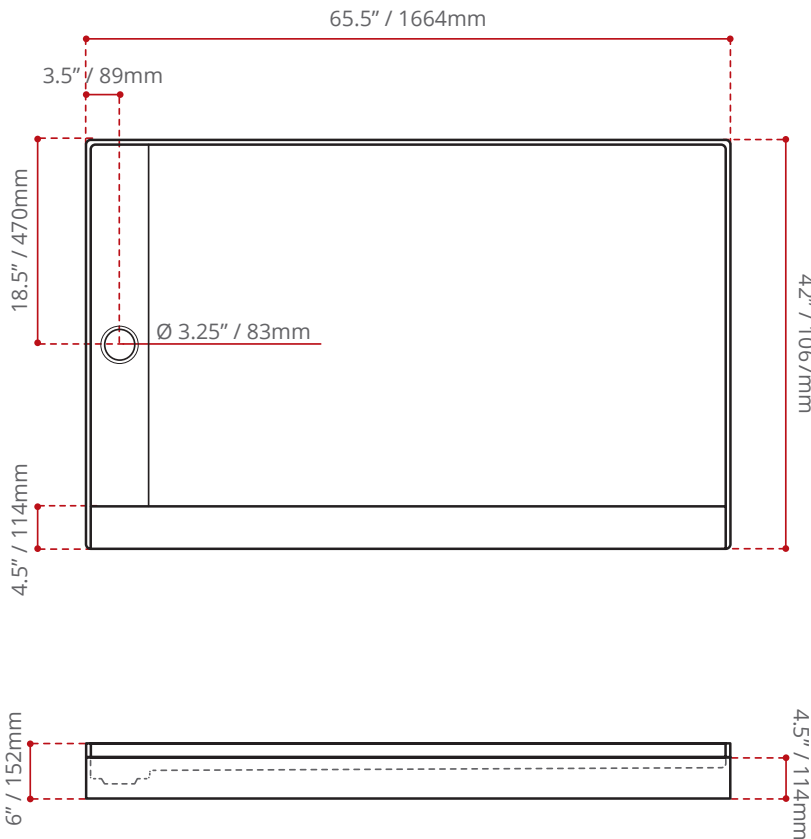

**DESCRIPTION:**

- Sanded acrylic ready for tiling.
- Single threshold / opening.
- Left / Right hand drain location.
- White linear drain cover included.
- Made in Canada.
- Complies with CSA & IAPMO standards.

ColourMe **SERIES**

**SHIPPING DIMENSIONS**

68 x 44 x 9" / 1727 x 1118 x 229mm

**NET WEIGHT**

TBA

**GROSS WEIGHT**

TBA

Measurements may vary ±5mm  
- Diagram NOT to scale -