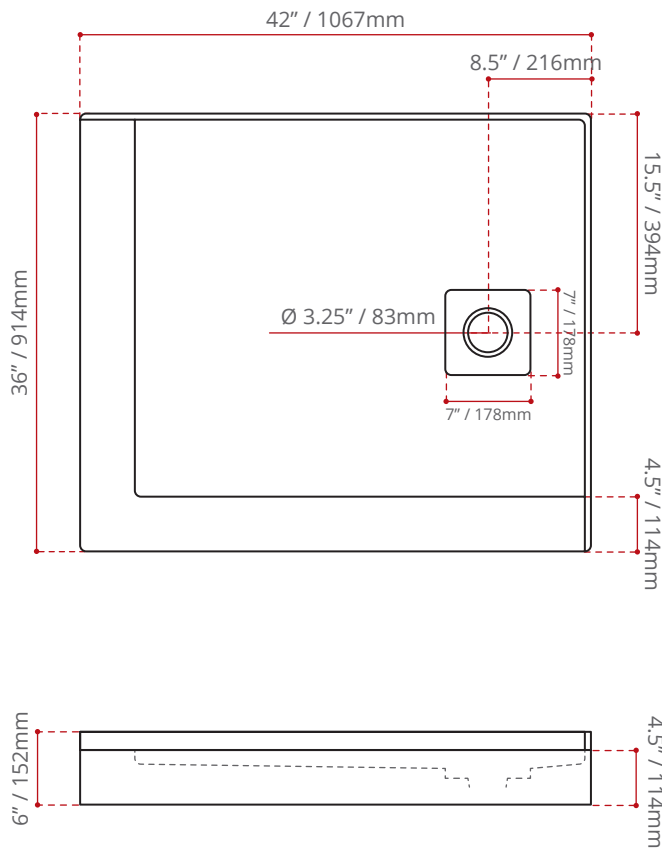

**DRAIN WILL BE OPPOSITE SIDE FROM THRESHOLD**

**DESCRIPTION:**

- Sanded acrylic ready for tiling.
- Left / Right hand entry.
- White square drain cover included.
- Made in Canada.
- Complies with CSA & IAPMO standards.

ColourMe **SERIES**

**SHIPPING DIMENSIONS**

44 x 38 x 8" / 1118 x 965 x 203mm

**NET WEIGHT**

TBA

**GROSS WEIGHT**

TBA

Measurements may vary ± 5mm  
- Diagram NOT to scale -