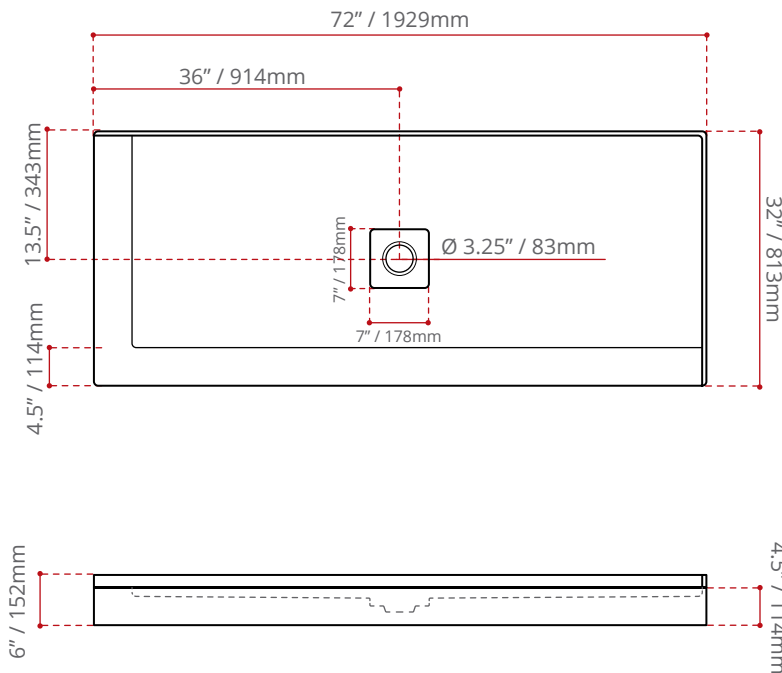

DESCRIPTION:

- Center drain.
- White Square Drain cover Included.
- Double threshold/opening.
- Left or Right-hand threshold / opening.
- Sanded acrylic ready for tiling.
- Made in Canada.
- Complies with CSA & IAPMO standards.

Colour Me **SERIES**

SHIPPING DIMENSIONS

74 x 34 x 8" / 1880 x 864 x 203mm

NET WEIGHT

TBA

GROSS WEIGHT

TBA

Measurements may vary ±5mm
- Diagram NOT to scale -