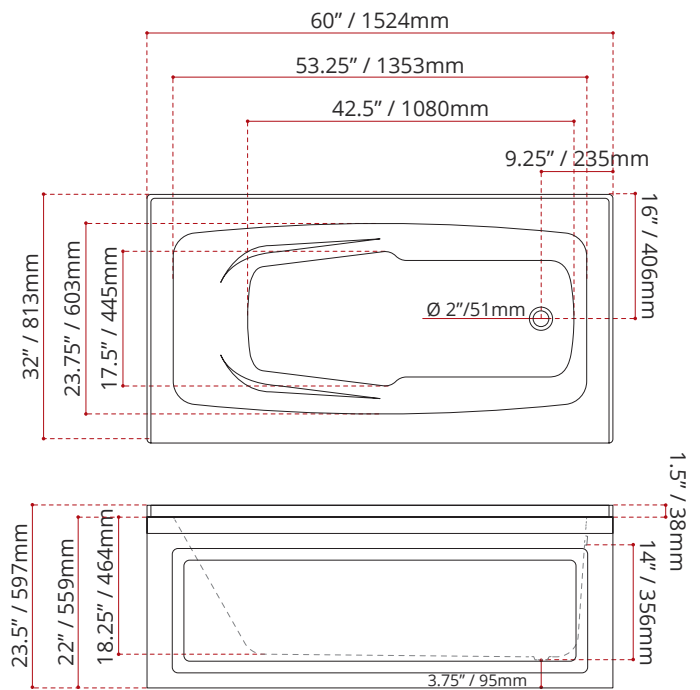

**MEASUREMENTS:**

- Length: 60" / 1524mm
- Width: 32" / 813mm
- Skirt Height: 22" / 559mm

WATER DEPTH	CAPACITY
14" / 356mm Drain to overflow	45 gal. 170 litres of water

**CUSTOMIZE YOUR TUB**

*ALL OPTIONS ARE MADE TO ORDER - NO REFUND - NO RETURN -*

**AVAILABLE COLOURS:**

White -WHT-

Biscuit -WHT-

**AVAILABLE CUSTOMIZATION OPTIONS:**

- 3/4" Set back wood apron -OPT001-
- Textured Bottom -OPT004-
- Skirt cut-off -OPT003-
- Double tilling flange -OPT005-

**SHIPPING INFORMATION:**

- Length: 62" / 1575mm
- Net Weight: 30 kg / 66 lbs
- Width: 34" / 864mm
- Gross Weight: 35 kg / 77 lbs
- Height: 26" / 660mm

**STARK6032SKLWHT**  
(LEFT HAND DRAIN LOCATION)

**STARK6032SKRWHT**  
(RIGHT HAND DRAIN LOCATION)

**DISCLAIMER:**

Measurements may vary  $\pm \frac{1}{4}$ "  
(Diagram Not to scale)