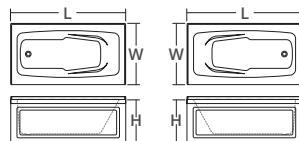

The STARK skirted bathtub has elegant lines and sculpted arm rests that give it a sleek silhouette. The square pattern skirt gives this tub a sophisticated yet classic look.

**DESCRIPTION:**

- Classic style
- Pattern on skirt
- End drain
- Comes with integral armrests
- High gloss / Crack-resistant acrylic
- Made in Canada
- Complies with CSA & IAPMO standards

**MEASUREMENTS:**

- Length: 60" / 1524mm
- Width: 32" / 813mm
- Skirt Height: 22" / 559mm

WATER DEPTH	CAPACITY
14" / 356mm Drain to overflow	45 gal. 170 litres of water

**CUSTOMIZE YOUR TUB**

*ALL OPTIONS ARE MADE TO ORDER - NO REFUND - NO RETURN -*

**SHIPPING INFORMATION:**

- Length: 62" / 1575mm
- Net Weight: 30 kg / 66 lbs
- Width: 34" / 864mm
- Gross Weight: 35 kg / 77 lbs
- Height: 26" / 660mm

**STARK6032SKLWHT**  
(LEFT HAND DRAIN LOCATION)

**STARK6032SKRWHT**  
(RIGHT HAND DRAIN LOCATION)