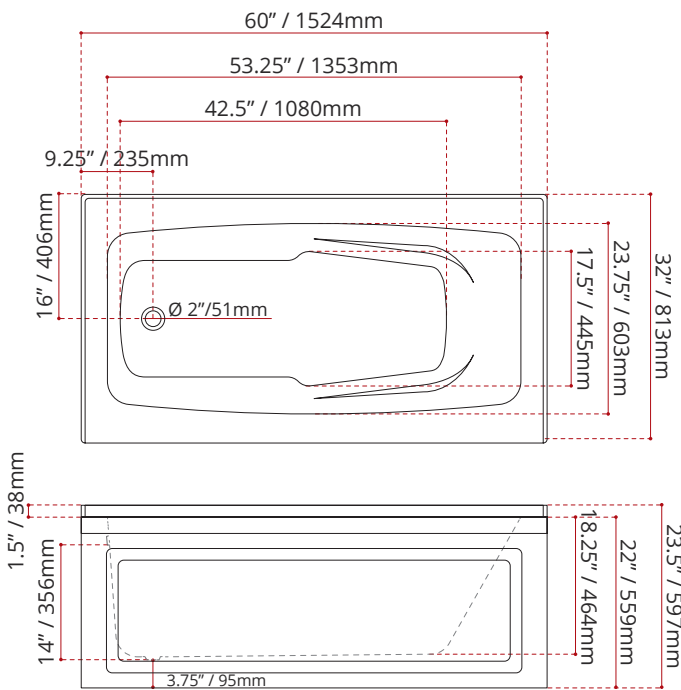

**MEASUREMENTS:**

- Length: 60" / 1524mm
- Width: 32" / 813mm
- Skirt Height: 22" / 559mm

WATER DEPTH	CAPACITY
14" / 356mm Drain to overflow	45 gal. 170 litres of water

**CUSTOMIZE YOUR TUB**

*ALL OPTIONS ARE MADE TO ORDER - NO REFUND - NO RETURN -*

**AVAILABLE COLOURS:**

White -WHT-

Biscuit -WHT-

**AVAILABLE CUSTOMIZATION OPTIONS:**

- 3/4" Set back wood apron -OPT001-
- Textured Bottom -OPT004-
- Skirt cut-off -OPT003-
- Double tilling flange -OPT005-

**SHIPPING INFORMATION:**

- Length: 62" / 1575mm
- Net Weight: 30 kg / 66 lbs
- Width: 34" / 864mm
- Gross Weight: 35 kg / 77 lbs
- Height: 26" / 660mm

**STARK6032SKLWHT**  
(LEFT HAND DRAIN LOCATION)

**STARK6032SKRWHT**  
(RIGHT HAND DRAIN LOCATION)

**DISCLAIMER:**

Measurements may vary  $\pm \frac{1}{4}$ "  
(Diagram Not to scale)