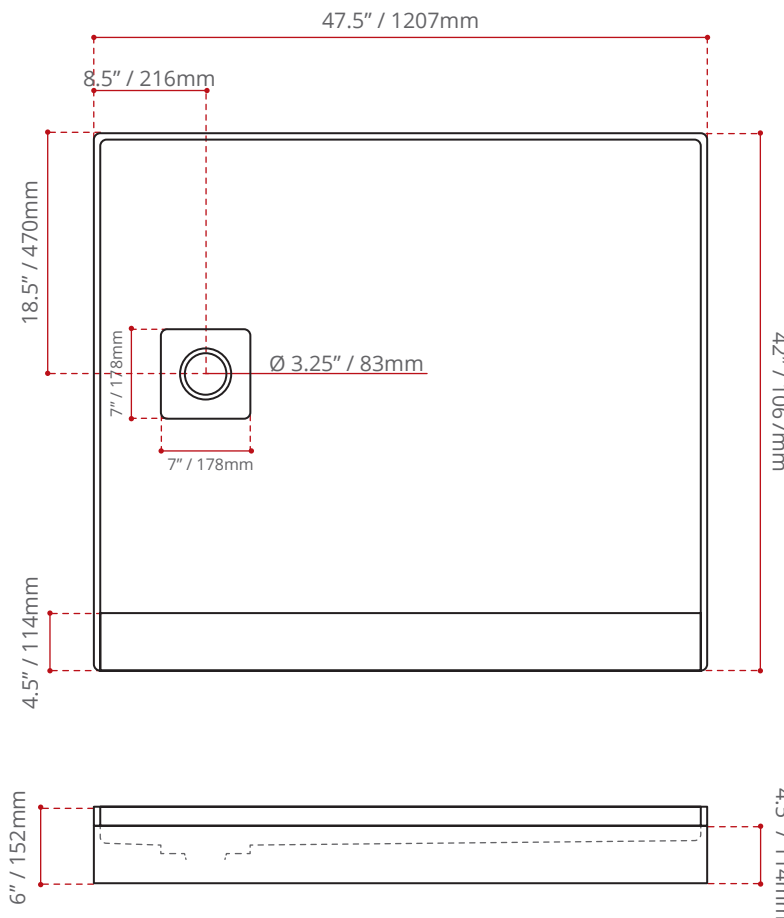

DESCRIPTION:

- Sanded acrylic ready for tiling.
- Left / Right hand drain location.
- White square drain cover included.
- Made in Canada.
- Complies with CSA & IAPMO standards.

Colour Me **SERIES**

SHIPPING DIMENSIONS

50 x 44 x 8" / 1270 x 1118 x 203mm

NET WEIGHT

TBA

GROSS WEIGHT

TBA

Measurements may vary ± 5mm
- Diagram NOT to scale -