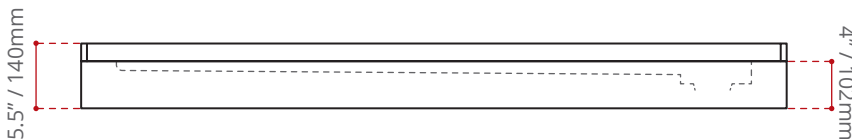

- White (Default).
- Black.
- Biscuit.

AVAILABLE OPTIONS:

- Texture Bottom.

Colour Me **SERIES**

SHIPPING DIMENSIONS

62 x 32 x 8" / 1575 x 813 x 203mm

NET WEIGHT

TBA

GROSS WEIGHT

TBA

Measurements may vary \pm 5mm
- Diagram NOT to scale -