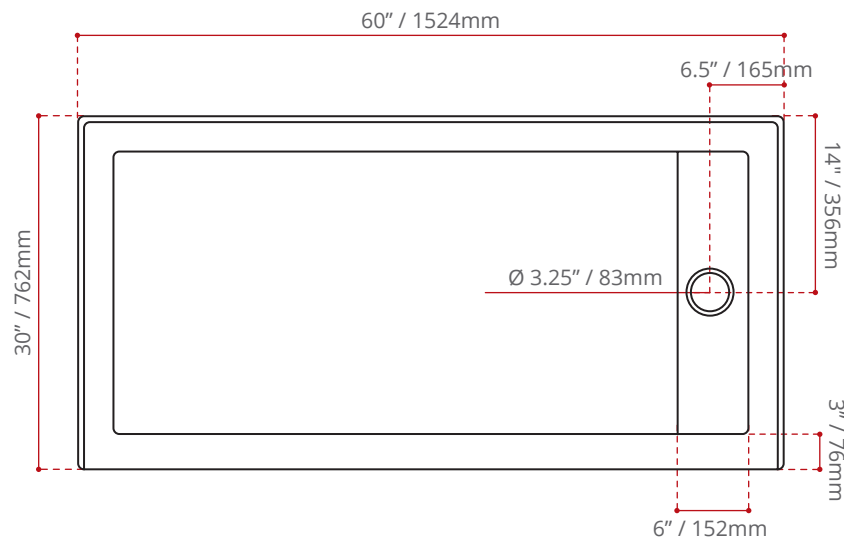

DESCRIPTION:

- High gloss / Crack-resistant acrylic.
- Left / Right hand linear drain cover.
- White Linear drain cover included.
- Made in Canada.
- Complies with CSA & IAPMO standards.

AVAILABLE COLOURS:

- White (Default).
- Black.
- Biscuit.

AVAILABLE OPTIONS:

- Texture Bottom.

Colour Me **SERIES**

SHIPPING DIMENSIONS

62 x 32 x 8" / 1575 x 813 x 203mm

NET WEIGHT

TBA

GROSS WEIGHT

TBA

Measurements may vary \pm 5mm
- Diagram NOT to scale -