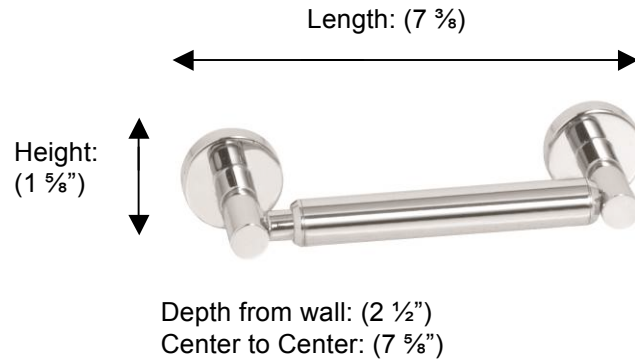

POMBO™

AXIS

PX221 Double Post Roll Holder

**Description:**

Double Post Roll Holder

Finishes:

-  CR – Chrome
-  PV – Polished Brass
-  UB – Unlacquered Brass
-  MB – Matte Black
-  NI – Polished Nickel
-  ES – Satin Nickel
-  GD – Gold

Material:

Brass

Method of Attachment:

Direct to wall

Country of Origin:

Portugal

All Dimensions are approximate