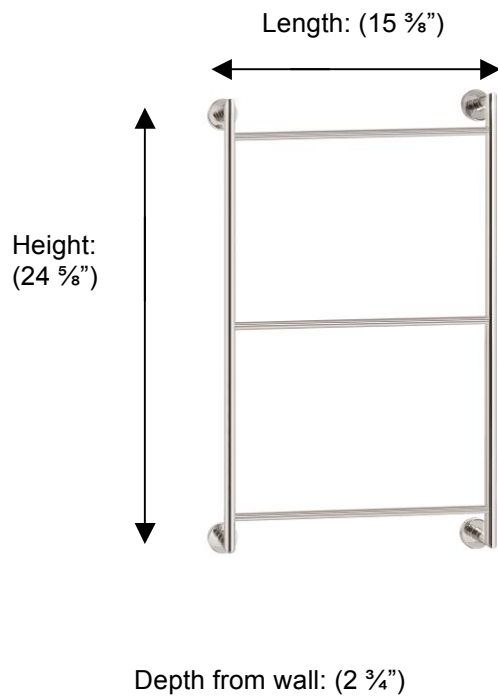

POMBO™

AXIS

PX149 Towel Rack

**Description:**

Towel Rack

Finishes:

-  CR – Chrome
-  PV – Polished Brass
-  UB – Unlacquered Brass
-  MB – Matte Black
-  NI – Polished Nickel
-  ES – Satin Nickel
-  GD – Gold

Material:

Brass

Method of Attachment:

Direct to wall

Country of Origin:

Portugal

All Dimensions are approximate