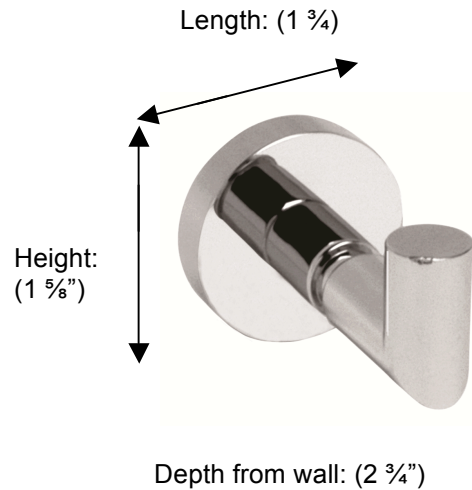

POMBO™

AXIS

PX102 Extended Robe Hook

Description:
Extended Robe Hook

Finishes:

-  CR – Chrome
-  PV – Polished Brass
-  UB – Unlacquered Brass
-  MB – Matte Black
-  NI – Polished Nickel
-  ES – Satin Nickel
-  GD – Gold

Material:
Brass

Method of Attachment:
Direct to wall

Country of Origin:

Portugal

All Dimensions are approximate