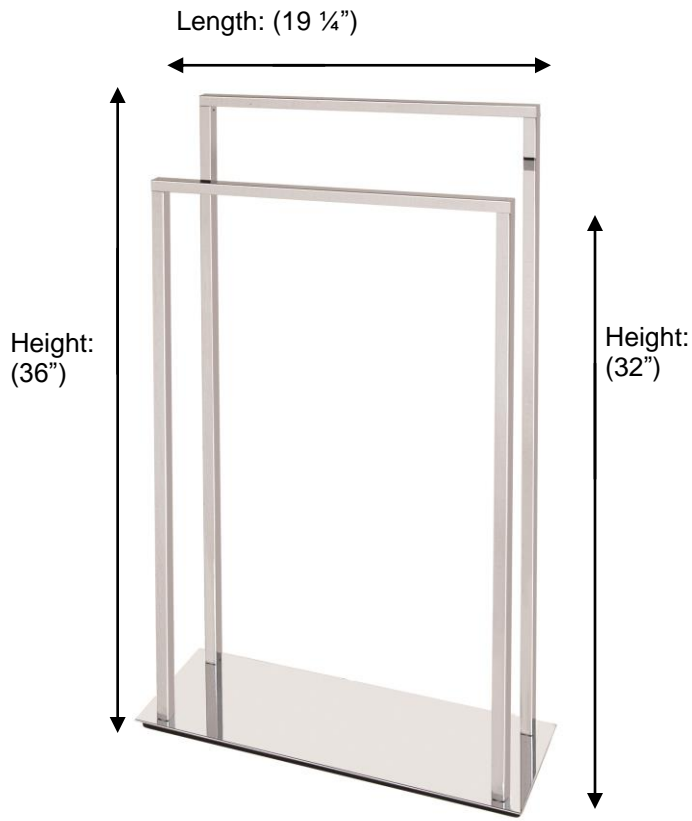

### PTR999 Freestanding Towel Rail

Overall Depth: (6 1/4")

Weighted Base: D6 1/4" x L19 3/4"

**Description:**  
Freestanding Towel Rail

**Finishes:**

-  CR – Chrome
-  PV – Polished Brass
-  UB – Unlacquered Brass
-  MB – Matte Black
-  NI – Polished Nickel
-  ES – Satin Nickel
-  GD – Gold

**Material:**  
Brass

**Profile:**  
Square

<b>Country of Origin:</b>	Portugal
---------------------------	----------

All Dimensions are approximate