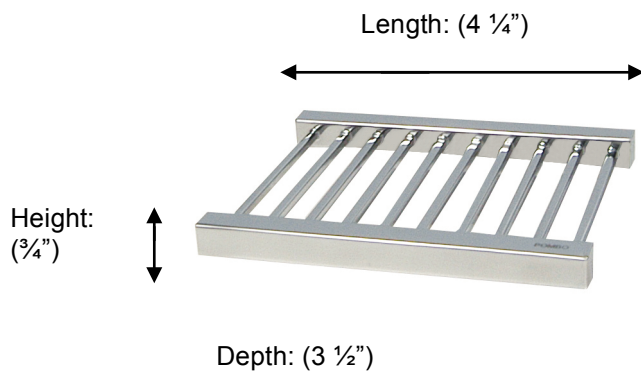

POMBO™

Tetris R PTR632 Soap Dish Holder

**Description:**

Freestanding Soap Dish Holder

Finishes:

-  CR – Chrome
-  PV – Polished Brass
-  UB – Unlacquered Brass
-  MB – Matte Black
-  NI – Polished Nickel
-  ES – Satin Nickel
-  GD – Gold

Material:

Brass

Profile:

Square

Country of Origin:

Portugal

All Dimensions are approximate