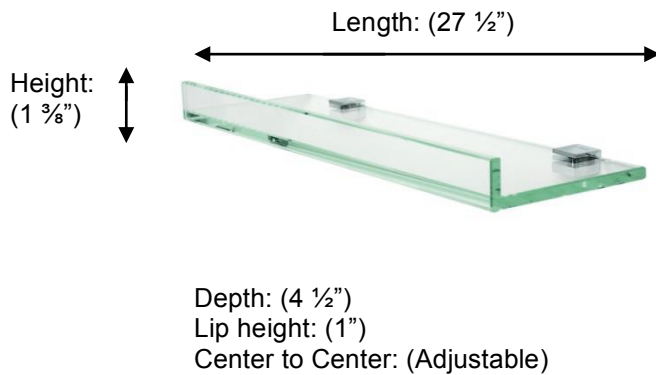

### Description:

Glass shelf with 1" front lip and square backplate