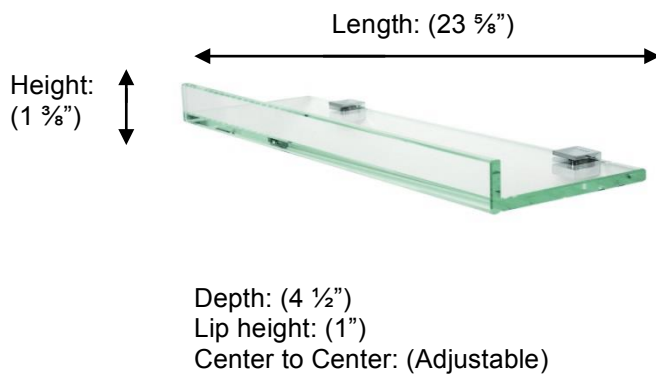

## Tetris R PTR126060 Glass Shelf

**Description:**

Glass shelf with 1" front lip and square backplate

**Finishes:**

-  CR – Chrome
-  PV – Polished Brass
-  UB – Unlacquered Brass
-  MB – Matte Black
-  NI – Polished Nickel
-  ES – Satin Nickel
-  GD – Gold

**Material:**

Brass  
Glass

**Method of Fixing:**

Direct to wall

**Profile:**

Square

**Country of Origin:**

Portugal

All Dimensions are approximate