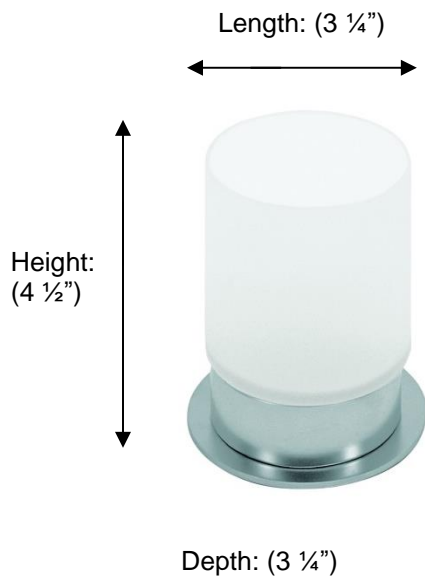

POMBO™

Scirocco

PSC615 Tumbler Holder

Description:
Freestanding Tumbler Holder

Finishes:

-  CR – Chrome
-  PV – Polished Brass
-  UB – Unlacquered Brass
-  MB – Matte Black
-  NI – Polished Nickel
-  ES – Satin Nickel
-  GD – Gold

Material:

Brass
Frosted Glass

| | |
|--|----------|
| Country of Origin: | Portugal |
|  | |

All Dimensions are approximate