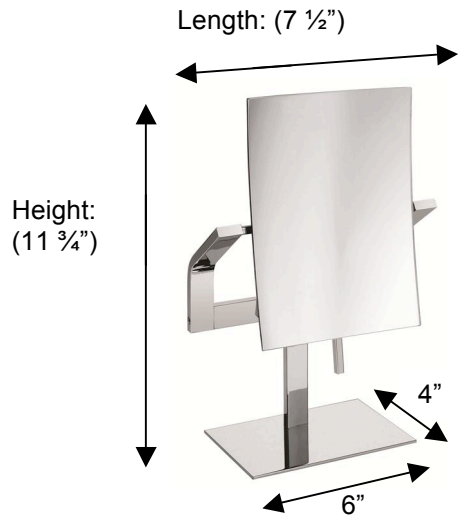

### PS777 Magnifying mirror with stand

Mirror: 7½"H x 5½"W

**Description:**

Table top magnifying mirror with stand

**Magnification:** x3

**Finishes:**

-  CR – Chrome
-  PV – Polished Brass
-  UB – Unlacquered Brass
-  MB – Matte Black
-  NI – Polished Nickel
-  ES – Satin Nickel
-  GD – Gold

**Material:**

Brass  
Glass

**Country of Origin:**

Portugal

All Dimensions are approximate