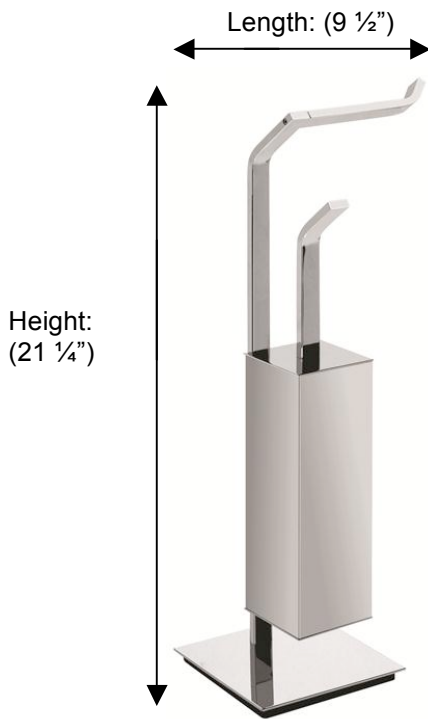

### PS603 Freestanding WC brush & roll holder

Height:  
(21 ¼")

Length: (9 ½")

Depth: (6")

Weighted Base: D6"x L6"

#### Description:

Freestanding WC brush & roll holder