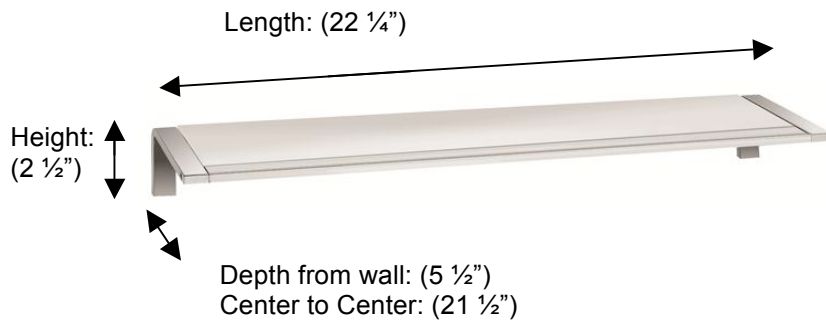

POMBO™

SENSIS

PS225 Glass Shelf

**Description:**

Glass Shelf

Finishes:

-  CR – Chrome
-  PV – Polished Brass
-  UB – Unlacquered Brass
-  MB – Matte Black
-  NI – Polished Nickel
-  ES – Satin Nickel
-  GD – Gold

Material:

Brass
Glass - frosted

Method of Attachment:

Direct to wall

Country of Origin:	Portugal
---------------------------	----------

All Dimensions are approximate