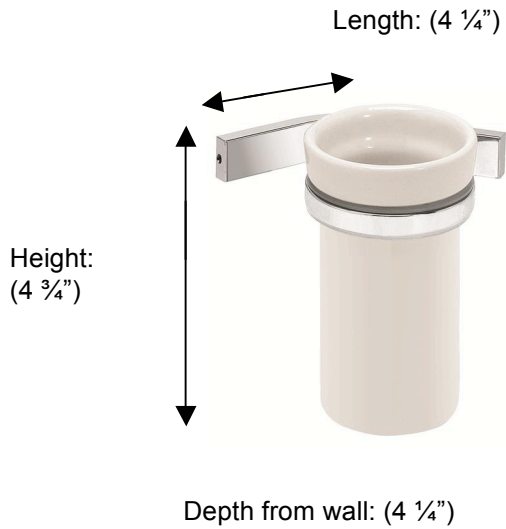

POMBO™

SENSIS

PS115 Tumbler Holder

**Description:**

Tumbler Holder

Finishes:

-  CR – Chrome
-  PV – Polished Brass
-  UB – Unlacquered Brass
-  MB – Matte Black
-  NI – Polished Nickel
-  ES – Satin Nickel
-  GD – Gold

Material:

Brass
Ceramic

Method of Attachment:

Direct to wall

Country of Origin:

Portugal

All Dimensions are approximate