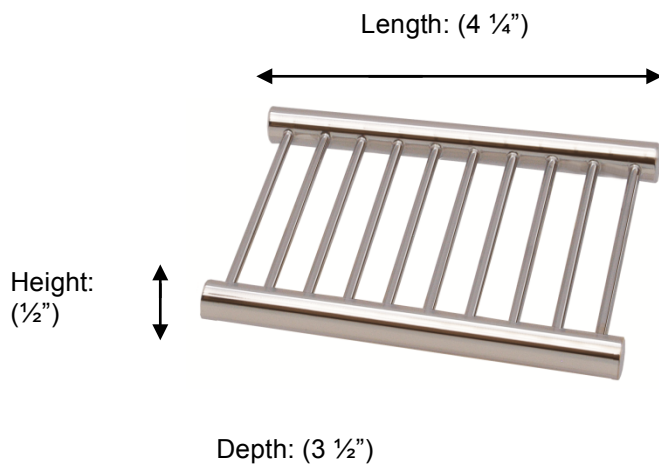

POMBO™

Omnia PO632 Soap Dish Holder

**Description:**

Freestanding Soap Dish Holder

Finishes:

-  CR – Chrome
-  PV – Polished Brass
-  UB – Unlacquered Brass
-  MB – Matte Black
-  NI – Polished Nickel
-  ES – Satin Nickel
-  GD – Gold

Material:

Brass

Profile:

Round

Country of Origin:

Portugal

All Dimensions are approximate