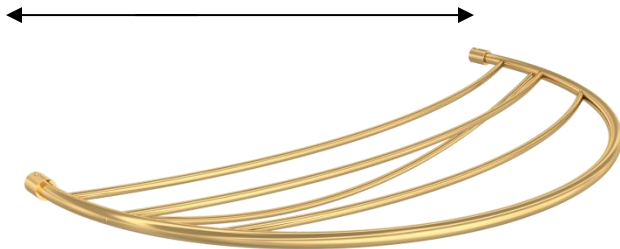

## Luxis PL154 Towel Rack

Length: (23 ¼")

Depth: (12 ¾")  
Center to Center: (22 ½")

Height:  
(3 ½")

**Description:**  
Towel Rack

**Finishes:**

-  CR – Chrome
-  NI – Polished Nickel
-  GD – Gold

**Material:**  
Brass

**Country of Origin:**

Portugal

All Dimensions are approximate